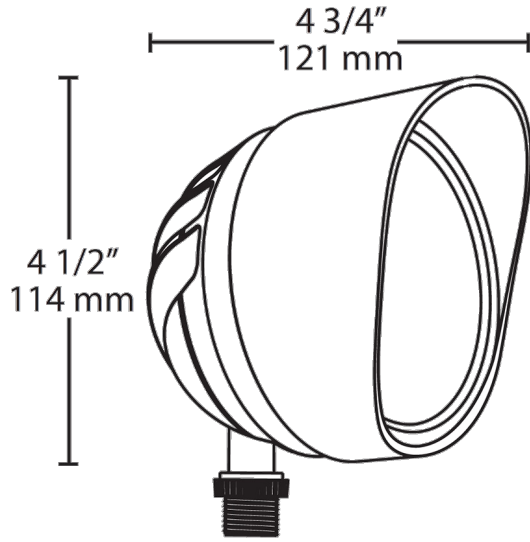

BULLET12NW

Dimensions

Features

- 12W LED equivalent to 75W BR30/halogen/wide flood
- Mount as an uplight or downlight on a RAB Mighty Post or junction box
- Microprismatic diffusion lens for smooth and even light distribution
- 100,000-hour LED Lifespan