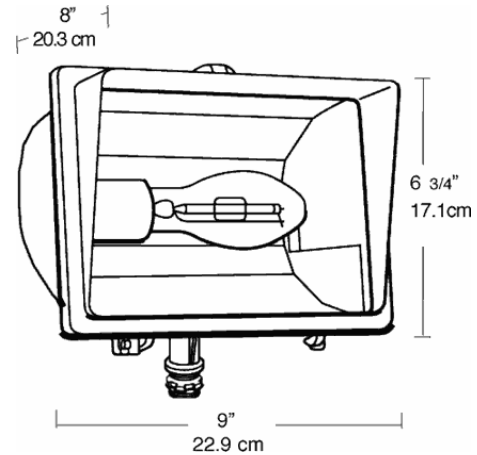

SPECIFICATIONS

Finish:

Chip and fade resistant polyester powder coating

Housing:

Precision die cast aluminum, 1/2" NPS threaded arm with locking swivel fits all standard mounting boxes

Lens Gasket:

High temperature tubular silicone set in die cast retaining groove remains in place during relamping

UL Listing:

Suitable for wet locations. Suitable for mounting within 4' of the ground

EPA:

0.43

Patents:

Pat. D420,458

Photocontrol:

Swivel Photocontrol

Color:

Bronze

Weight:

6.2

DIMENSIONS

PHOTOMETRIC

150w HPS @ 10' Mounting Height
 Aimed 30° below horizontal

| Mounting Height | Multiplier |
|-----------------|------------|
| 8' | 1.6 |
| 10' | 1.0 |
| 12' | .7 |
| 16' | .4 |
| 20' | .25 |