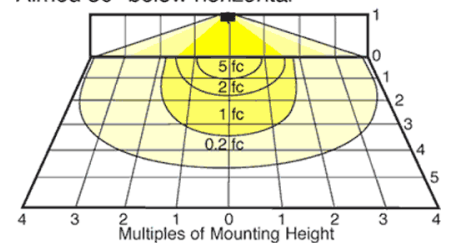

Color:

Bronze

Weight:

6.2

DIMENSIONS

PHOTOMETRIC

150w HPS @ 10' Mounting Height
 Aimed 30° below horizontal

| Mounting Height | Multiplier |
|-----------------|------------|
| 8' | 1.6 |
| 10' | 1.0 |
| 12' | .7 |
| 16' | .4 |
| 20' | .25 |