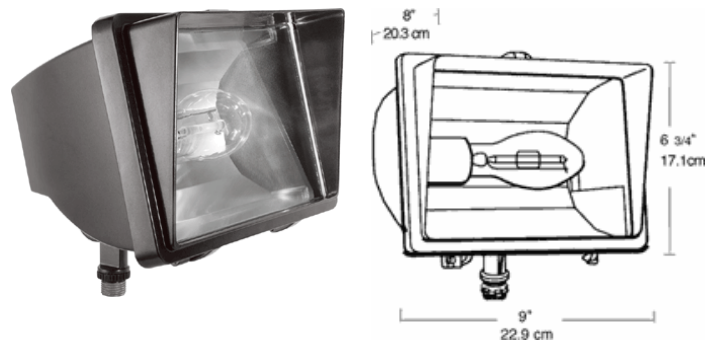

FF35/PC

Compact, tough and good looking cast aluminum housing with hinged framed glass lens. Integra Hood glare shield and stainless steel clip. 35 to 150 watt HPS, 50 & 70 watt Pulse Start Metal Halide. Lamp supplied.

Lamp Info

Type: ED17
Watts: 35
Shape/Size: N/A
Base: N/A
ANSI: N/A
Hours: 24,000
Lamp Lumens: 2,250
Efficacy: 49 LPW

Ballast Info

Type: R-NPF 120V
120V: 1.4/0.9
208V: N/A
240V: N/A
270V: N/A
Input Watts: 46W
Efficiency: 76%

Technical Specifications

UL Listing:

Suitable for wet locations. Suitable for mounting within 4' of the ground

Sockets:

Porcelain with all copper current carrying components

Housing:

Precision die cast aluminum, 1/2" NPS threaded arm with locking swivel fits all standard mounting boxes