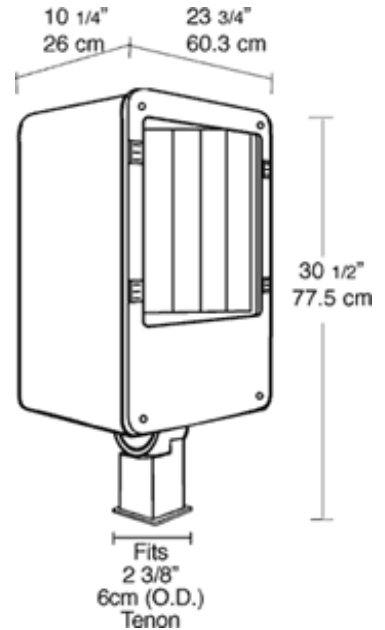

### Quad Tap:

Fixture works with 120, 208, 240 and 277 Volts

### Weight:

74.65

## DIMENSIONS