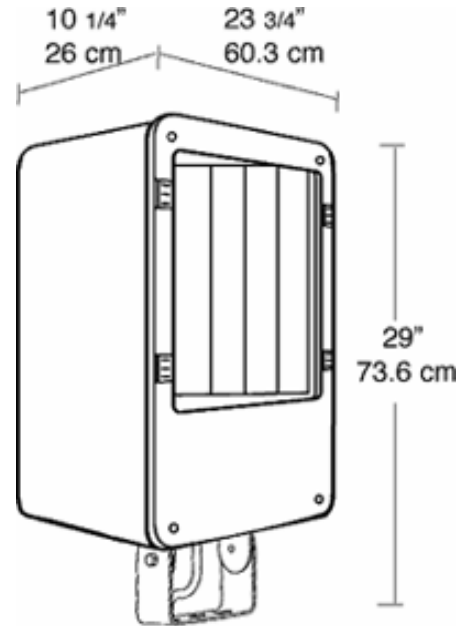

### Quad Tap:

Fixture works with 120, 208, 240, and 277 volts

### Weight:

73.75

## DIMENSIONS