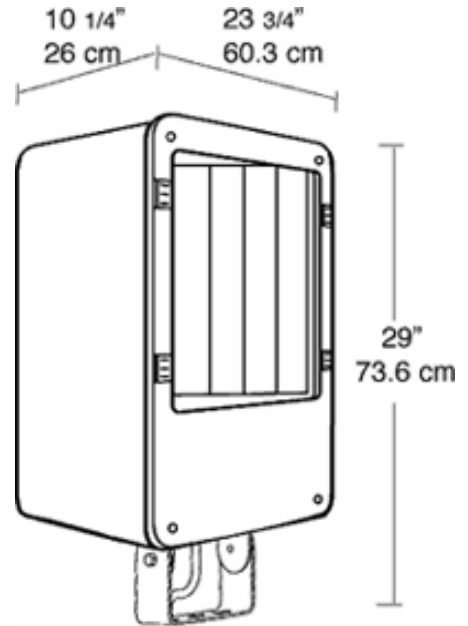

SPECIFICATIONS

Effective Projected Area:

EPA = 4.2

Finish:

Chip and fade resistant polyester powder coating.

Housing:

One-piece die cast aluminum with die cast door frame held captive when opened

Lens Gasket:

Weight:

73.75

DIMENSIONS

ORDERING INFORMATION

High Pressure Sodium
Lamp supplied with fixture

Total Watts	Lamp Type	Lamp Base	Ballast	Starting Amps/ Operating Amps				Input Watts	LAMP ANSI	Initial Lumens	Lamp Hours
				120V	208V	240V	277V				
1000	BT37	Mogul	CWA-HPF QT	6.4/9.5	3.8/5.5	3.2/4.8	2.8/4.2	1100	S52	125000	24000