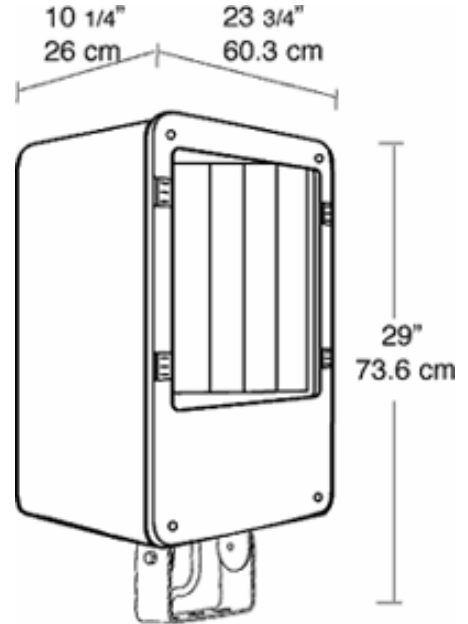

### Quad Tap:

Fixture works with 120, 208, 240 and 277 Volts

### Weight:

73.75

## DIMENSIONS