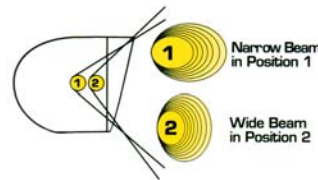

Specification Grade HID floodlight with cutting edge design, architectural quality, superior features and mounting options at competitive prices.

Integra Hood glare shield for Friendly Lighting when properly aimed

Silicone gasket for durable weatherproofing & easy relamping

Polyester powder coat bronze or white finish

Precision die cast aluminum housing and lens frame

Mogul base 4kv pulse rated socket (Two field adjustable socket positions allow fine tuning of beam spread)

Anodized aluminum reflector

Fins for heat dissipation extend lamp and ballast life

PULSE START
Metal Halide

- SAVE ENERGY $$
- LONGER LAMP LIFE
- FASTER START TIME
- BETTER LUMEN MAINTENANCE
- LAMPS REMAIN SAME COLOR
- COLD STARTING TO -40°

UTILITY REBATES POSSIBLE