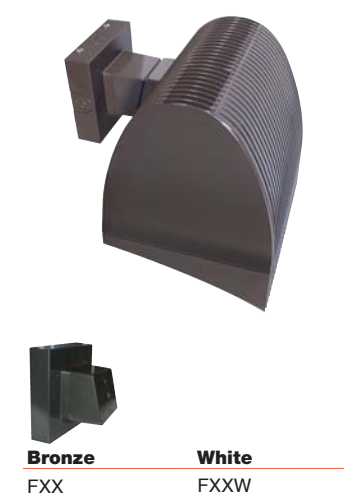

HID FLOODS

Flex Flood XL™

Specification Grade HID floodlight with cutting edge design, architectural quality, superior features and mounting options at competitive prices.

Integra Hood glare shield for Friendly Lighting when properly aimed

Silicone gasket for durable weatherproofing & easy relamping

Polyester powder coat bronze or white finish

Precision die cast aluminum housing and lens frame

Mogul base 4kv pulse rated socket (Two field adjustable socket positions allow fine tuning of beam spread)

Anodized aluminum reflector

Fins for heat dissipation extend lamp and ballast life

PULSE START
Metal Halide

- SAVE ENERGY $$
- LONGER LAMP LIFE
- FASTER START TIME
- BETTER LUMEN MAINTENANCE
- LAMPS REMAIN SAME COLOR
- COLD STARTING TO -40°

UTILITY REBATES POSSIBLE

Product Information

	Watts	Lamp Type	Lamp Base	Ballast
High Pressure Sodium	250	ED18	Mogul	CWA-HPF QT
Lamp supplied with fixture	400	ED18	Mogul	CWA-HPF QT
Metal Halide	175	ED28	Mogul	CWA-HPF QT
Lamp supplied with fixture	200	ED28	Mogul	CWA-HPF QT
PS* = Pulse Start	250	ED28	Mogul	CWA-HPF QT
	250	ED28	Mogul	CWA-HPF QT
	320	ED28	Mogul	CWA-HPF QT
	350	ED28	Mogul	CWA-HPF QT
	400	ED28	Mogul	CWA-HPF QT
	400	ED28	Mogul	CWA-HPF QT

Factory Installed Options
Add suffix to catalog number

Button Photocell
Swivel Photocell

Accessories

Wire Guard
QT = Quad Tap = 120 / 208 / 240 / 277 volts

Specifications

UL Listing:
Suitable for wet locations. Suitable for mounting within 4' of the ground.

Housing:
Precision die cast aluminum, with Wall Bracket Trunnion or Slipfitter.

Reflector:
Anodized aluminum. Field adjustable beam spread.

Lens Frame & Glare Shield:
Precision die cast aluminum. Hinged for easy access. Phillips head screws for added security.