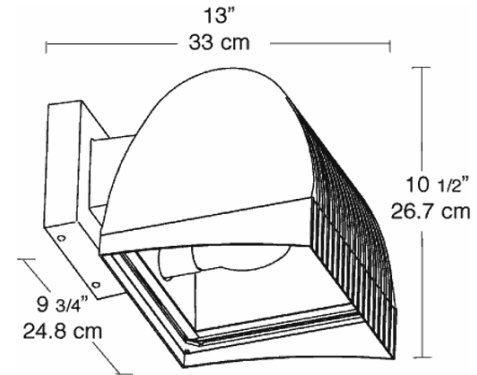

UL Listing:

Suitable for wet locations. Suitable for mounting within 4' of the ground

EPA:

Maximum EPA: 1.1

Patents:

Pat. D545,471

Color:

White

Weight:

12.7

DIMENSIONS

PHOTOMETRIC

175w Metal Halide @ 10' Mounting Height
 Aimed 30° below horizontal.

Mounting Height	Multiplier	Multiplier		
		Watts	HPS	MH CFL
8'	1.6	175		1.0
10'	1.0	150PS		1.0
12'	.7	150	1.2	1.0
16'	.4	100	.7	.7
20'	.25	70	.5	.4
		50	.3	.25
		42		.23