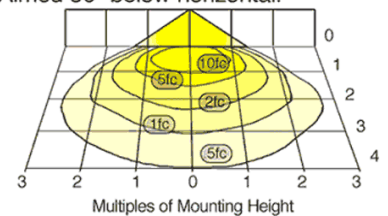

Weight:

12.7

DIMENSIONS

PHOTOMETRIC

175w Metal Halide @ 10' Mounting Height
 Aimed 30° below horizontal.

Mounting Height	Multiplier	Multiplier		
		Watts	HPS	MH CFL
8'	1.6	175		1.0
10'	1.0	150PS		1.0
12'	.7	150	1.2	1.0
16'	.4	100	.7	.7
20'	.25	70	.5	.4
		50	.3	.25
		42		.23