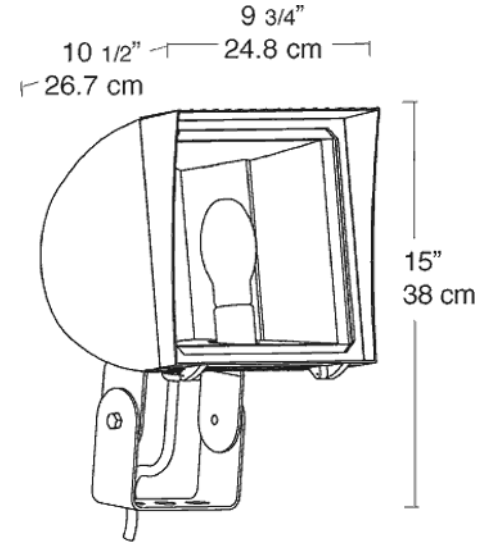

Lens:

Thermal tempered shock resistant glass, 3/16" thick

Reflector:

Anodized aluminum. Field adjustable beam spread. Rotates 90° for horizontal or vertical lamp position

Socket:

HID: Porcelain 4kv Pulse Rated socket with nickel plated screw shell CFL: Plug in type, GX24q-4 base

UL Listing:

Suitable for wet locations. Suitable for mounting within 4' of the ground

EPA:

Maximum EPA: 1.1

Patents:

Pat. D545,987

Quad Tap:

Fixture works with 120, 208, 240 and 277 Volts

Color:

White

Weight:

15.9

DIMENSIONS

PHOTOMETRIC

175w Metal Halide @ 10' Mounting Height Aimed 30° below horizontal.

Mounting Height	Multiplier	Multiplier		
		Watts	HPS	MH CFL
8'	1.6	175		1.0
10'	1.0	150PS		1.0
12'	.7	150	1.2	1.0
16'	.4	100	.7	.7
20'	.25	70	.5	.4
		50	.3	.25
		42		.23