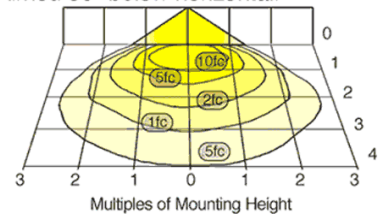

Color:

White

Weight:

15.9

DIMENSIONS

PHOTOMETRIC

175w Metal Halide @ 10' Mounting Height Aimed 30° below horizontal.

Mounting Height	Multiplier	Multiplier		
		Watts	HPS	MH CFL
8'	1.6	175		1.0
10'	1.0	150PS		1.0
12'	.7	150	1.2	1.0
16'	.4	100	.7	.7
20'	.25	70	.5	.4
		50	.3	.25
		42		.23