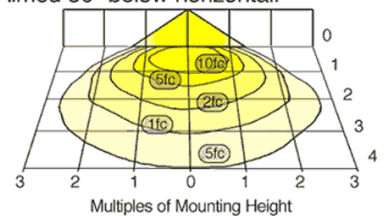

Weight:

12.93

DIMENSIONS

PHOTOMETRIC

175w Metal Halide @ 10' Mounting Height Aimed 30° below horizontal.

Mounting Height	Multiplier	Multiplier		
		Watts	HPS	MH CFL
8'	1.6	175		1.0
10'	1.0	150PS		1.0
12'	.7	150	1.2	1.0
16'	.4	100	.7	.7
20'	.25	70	.5	.4
		50	.3	.25
		42		.23