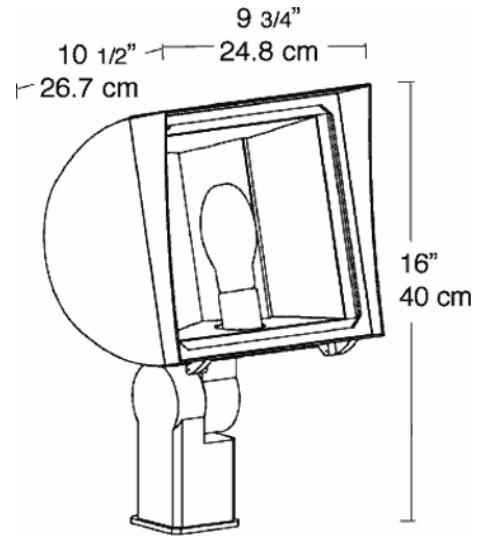

Lens:

Thermal tempered shock resistant glass, 3/16" thick

Reflector:

Anodized aluminum. Field adjustable beam spread. Rotates 90° for horizontal or vertical lamp position

Socket:

HID: Porcelain 4kv Pulse Rated socket with nickel plated screw shell CFL: Plug in type, GX24q-4 base

UL Listing:

Suitable for wet locations. Suitable for mounting within 4' of the ground

EPA:

Maximum EPA: 1.1

Patents:

Pat. D544,125

Color:

White

Weight:

12.93

DIMENSIONS

PHOTOMETRIC

175w Metal Halide @ 10' Mounting Height Aimed 30° below horizontal.

Mounting Height	Multiplier	Multiplier		
		Watts	HPS	MH CFL
8'	1.6	175		1.0
10'	1.0	150PS		1.0
12'	.7	150	1.2	1.0
16'	.4	100	.7	.7
20'	.25	70	.5	.4
		50	.3	.25
		42		.23