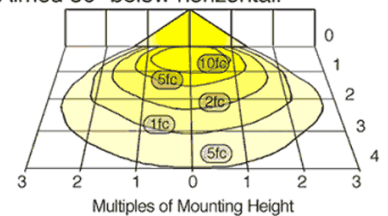

Color:

Bronze

Weight:

16.43

DIMENSIONS

PHOTOMETRIC

175w Metal Halide @ 10' Mounting Height Aimed 30° below horizontal.

Mounting Height	Multiplier	Multiplier		
		Watts	HPS	MH CFL
8'	1.6	175		1.0
10'	1.0	150PS		1.0
12'	.7	150	1.2	1.0
16'	.4	100	.7	.7
20'	.25	70	.5	.4
		50	.3	.25
		42		.23