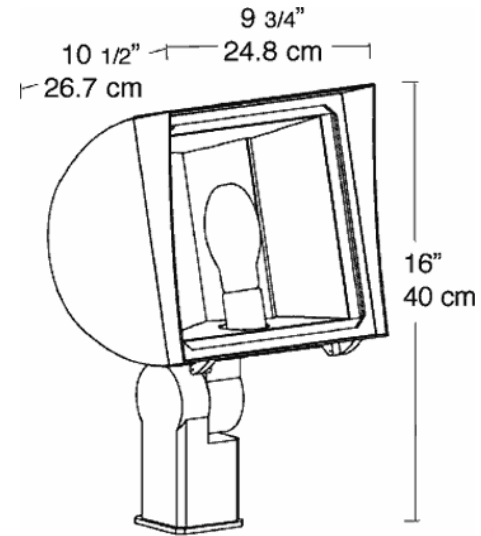

Lens:

Thermal tempered shock resistant glass, 3/16" thick

Reflector:

Anodized aluminum. Field adjustable beam spread. Rotates 90° for horizontal or vertical lamp position

Socket:

HID: Porcelain 4kv Pulse Rated socket with nickel plated screw shell CFL: Plug in type, GX24q-4 base

UL Listing:

Suitable for wet locations. Suitable for mounting within 4' of the ground

EPA:

Maximum EPA: 1.1

Patents:

Pat. D544,125

Quad Tap:

Fixture works with 120, 208, 240 and 277 Volts

Color:

Bronze

Weight:

16.43

DIMENSIONS

PHOTOMETRIC

175w Metal Halide @ 10' Mounting Height Aimed 30° below horizontal.

Mounting Height	Multiplier	Multiplier		
		Watts	HPS	MH CFL
8'	1.6	175		1.0
10'	1.0	150PS		1.0
12'	.7	150	1.2	1.0
16'	.4	100	.7	.7
20'	.25	70	.5	.4
		50	.3	.25
		42		.23