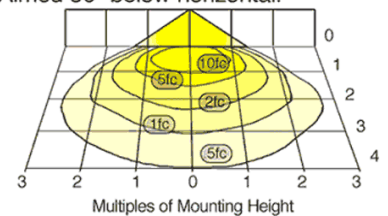

Weight:

12.93

DIMENSIONS

PHOTOMETRIC

175w Metal Halide @ 10' Mounting Height Aimed 30° below horizontal.

Mounting Height	Multiplier	Multiplier		
		Watts	HPS	MH CFL
8'	1.6	175		1.0
10'	1.0	150PS		1.0
12'	.7	150	1.2	1.0
16'	.4	100	.7	.7
20'	.25	70	.5	.4
		50	.3	.25
		42		.23