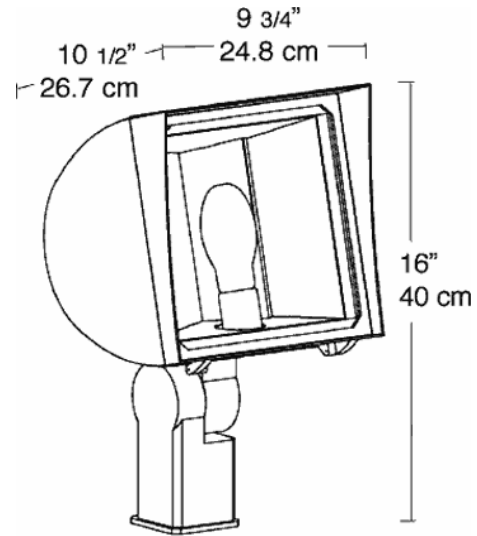

Lens:

Thermal tempered shock resistant glass, 3/16" thick

Reflector:

Anodized aluminum. Field adjustable beam spread. Rotates 90° for horizontal or vertical lamp position

Socket:

HID: Porcelain 4kv Pulse Rated socket with nickel plated screw shell CFL: Plug in type, GX24q-4 base

Weight:

12.93

DIMENSIONS

PHOTOMETRIC

175w Metal Halide @ 10' Mounting Height Aimed 30° below horizontal.

Mounting Height	Multiplier	Multiplier		
		Watts	HPS	MH CFL
8'	1.6	175		1.0
10'	1.0	150PS		1.0
12'	.7	150	1.2	1.0
16'	.4	100	.7	.7
20'	.25	70	.5	.4
		50	.3	.25
		42		.23