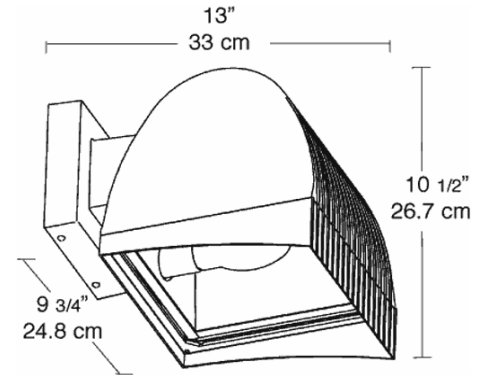

UL Listing:

Suitable for wet locations. Suitable for mounting within 4' of the ground

EPA:

Maximum EPA: 1.1

Patents:

Pat. D545,471

Color:

White

Weight:

15.3

DIMENSIONS

PHOTOMETRIC

175w Metal Halide @ 10' Mounting Height
 Aimed 30° below horizontal.

Mounting Height	Multiplier	Multiplier		
		Watts	HPS	MH CFL
8'	1.6	175		1.0
10'	1.0	150PS		1.0
12'	.7	150	1.2	1.0
16'	.4	100	.7	.7
20'	.25	70	.5	.4
		50	.3	.25
		42		.23