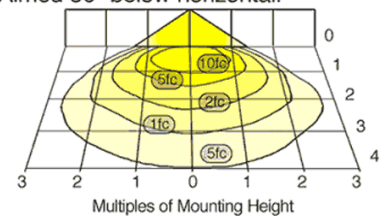

Weight:

15.3

DIMENSIONS

PHOTOMETRIC

175w Metal Halide @ 10' Mounting Height
 Aimed 30° below horizontal.

Mounting Height	Multiplier	Multiplier		
		Watts	HPS	MH CFL
8'	1.6	175		1.0
10'	1.0	150PS		1.0
12'	.7	150	1.2	1.0
16'	.4	100	.7	.7
20'	.25	70	.5	.4
		50	.3	.25
		42		.23