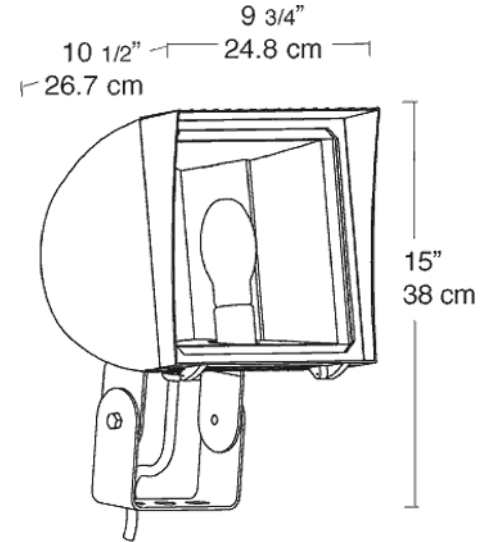

#### Quad Tap:

Fixture works with 120, 208, 240 and 277 Volts

#### Weight:

17.9

### DIMENSIONS