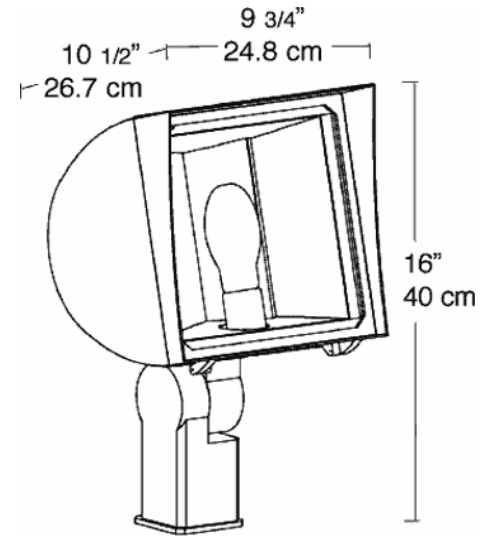

Lens:

Thermal tempered shock resistant glass, 3/16" thick

Reflector:

Anodized aluminum. Field adjustable beam spread. Rotates 90° for horizontal or vertical lamp position

Socket:

HID: Porcelain 4kv Pulse Rated socket with nickel plated screw shell CFL: Plug in type, GX24q-4 base

Weight:

15.53

DIMENSIONS

PHOTOMETRIC

175w Metal Halide @ 10' Mounting Height
 Aimed 30° below horizontal.

Mounting Height	Multiplier	Multiplier		
		Watts	HPS	MH CFL
8'	1.6	175		1.0
10'	1.0	150PS		1.0
12'	.7	150	1.2	1.0
16'	.4	100	.7	.7
20'	.25	70	.5	.4
		50	.3	.25
		42		.23