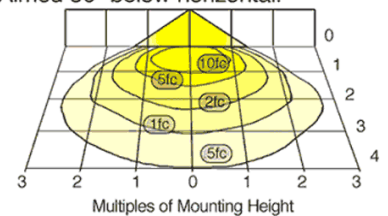

Weight:

15.53

DIMENSIONS

PHOTOMETRIC

175w Metal Halide @ 10' Mounting Height
 Aimed 30° below horizontal.

Mounting Height	Multiplier	Multiplier		
		Watts	HPS	MH CFL
8'	1.6	175		1.0
10'	1.0	150PS		1.0
12'	.7	150	1.2	1.0
16'	.4	100	.7	.7
20'	.25	70	.5	.4
		50	.3	.25
		42		.23