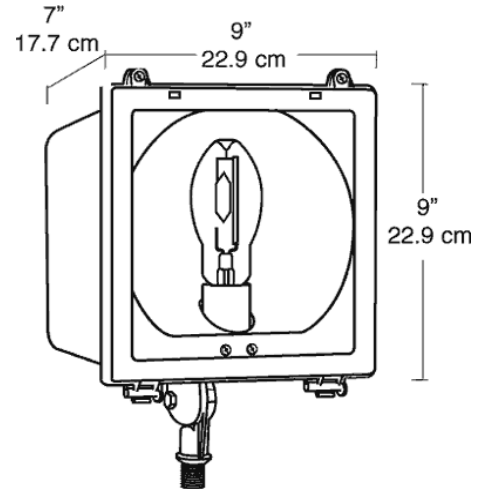

Photocontrol:

Button Photocontrol installed and wired for 120V

Color:

Bronze

Weight:

11.5

DIMENSIONS

PHOTOMETRIC

150w HPS @ 10' Mounting Height
 Aimed 30° below horizontal

Mounting Height	Multiplier	Watts	Multiplier HPS	MH
8'	1.6	175	.9	
10'	1.0	150PS	1.0	
12'	.7	150	1.0	.8
16'	.4	100	.6	.6
20'	.3	70	.4	.4
		50	.3	.2
		35	.2	