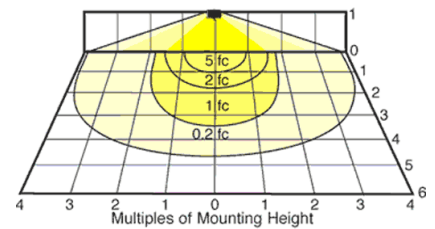

Photocontrol:

Button Photocontrol installed and wired for 120V

Color:

Bronze

Weight:

11.5

DIMENSIONS

PHOTOMETRIC

150w HPS @ 10' Mounting Height
 Aimed 30° below horizontal

Mounting Height	Multiplier	Watts	Multiplier HPS	MH
8'	1.6	175	.9	
10'	1.0	150PS	1.0	
12'	.7	150	1.0	.8
16'	.4	100	.6	.6
20'	.3	70	.4	.4
		50	.3	.2
		35	.2	