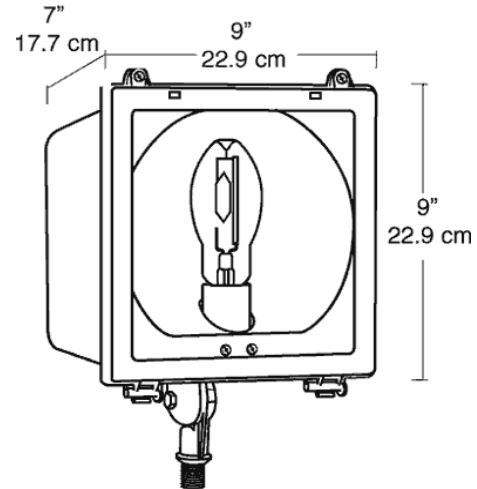

#### Photocontrol:

Button Photocontrol installed and wired for 120V

### DIMENSIONS