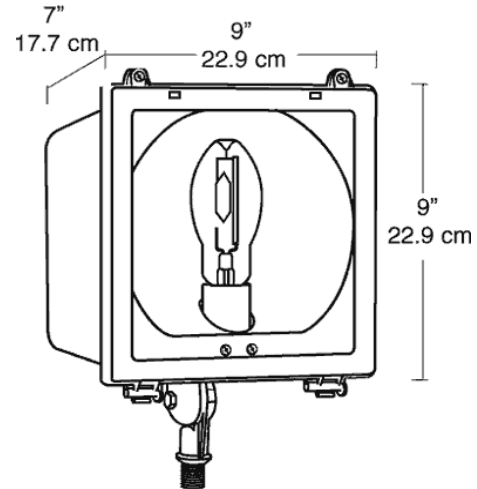

Lens Frame:

Precision die cast aluminum. Hinged for easy access

Lens Gasket:

High temperature tubular silicone set in die cast retaining groove remains in place during relamping.

Reflector:

Hydroformed aluminum. Field adjustable vertical or horizontal

Socket:

Porcelain 4kv Pulse Rated socket with nickel plated screw shell

UL Listing:

Suitable for wet locations. Suitable for mounting within 4' of the ground

EPA:

0.6

Patents:

RAB sensor and fixture designs are protected under U.S. and International Intellectual Property laws

Color:

Bronze

Weight:

8.4

DIMENSIONS

PHOTOMETRIC

150w HPS @ 10' Mounting Height
 Aimed 30° below horizontal

Mounting Height	Multiplier	Watts	Multiplier HPS	MH
8'	1.6	175	.9	
10'	1.0	150PS	1.0	
12'	.7	150	1.0	.8
16'	.4	100	.6	.6
20'	.3	70	.4	.4
		50	.3	.2
		35	.2	