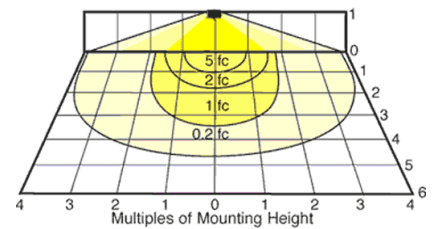

Color:

Bronze

Weight:

8.4

DIMENSIONS

PHOTOMETRIC

150w HPS @ 10' Mounting Height
 Aimed 30° below horizontal

Mounting Height	Multiplier	Watts	Multiplier HPS	MH
8'	1.6	175	.9	
10'	1.0	150PS	1.0	
12'	.7	150	1.0	.8
16'	.4	100	.6	.6
20'	.3	70	.4	.4
		50	.3	.2
		35	.2	