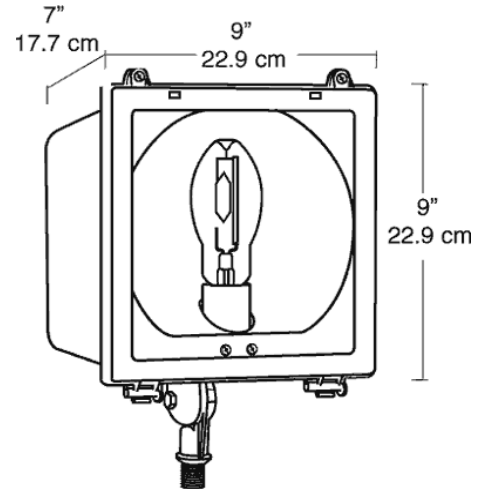

### Quad Tap:

Fixture works with 120, 208, 240 and 277 Volts

## DIMENSIONS