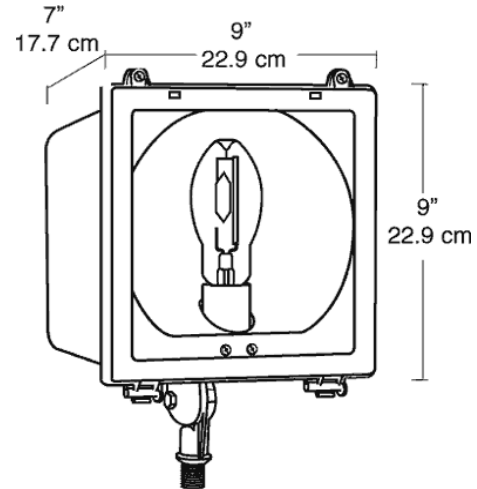

Lens Frame:

Precision die cast aluminum. Hinged for easy access

Lens Gasket:

High temperature tubular silicone set in die cast retaining groove remains in place during relamping.

Reflector:

Hydroformed aluminum. Field adjustable vertical or horizontal

Socket:

Porcelain 4kv Pulse Rated socket with nickel plated screw shell

UL Listing:

Suitable for wet locations. Suitable for mounting within 4' of the ground

EPA:

0.6

Patents:

RAB sensor and fixture designs are protected under U.S. and International Intellectual Property laws

Color:

Bronze

Weight:

11.7

DIMENSIONS

PHOTOMETRIC

150w HPS @ 10' Mounting Height
 Aimed 30° below horizontal

Mounting Height	Multiplier	Watts	Multiplier HPS	MH
8'	1.6	175	.9	
10'	1.0	150PS	1.0	
12'	.7	150	1.0	.8
16'	.4	100	.6	.6
20'	.3	70	.4	.4
		50	.3	.2
		35	.2	