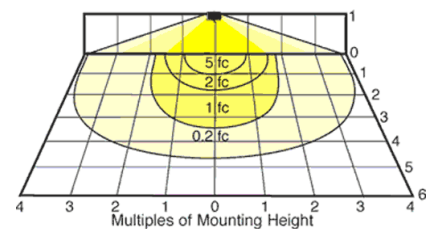

Color:

Bronze

Weight:

11.7

DIMENSIONS

PHOTOMETRIC

150w HPS @ 10' Mounting Height
 Aimed 30° below horizontal

Mounting Height	Multiplier	Watts	Multiplier HPS	MH
8'	1.6	175	.9	
10'	1.0	150PS	1.0	
12'	.7	150	1.0	.8
16'	.4	100	.6	.6
20'	.3	70	.4	.4
		50	.3	.2
		35	.2	