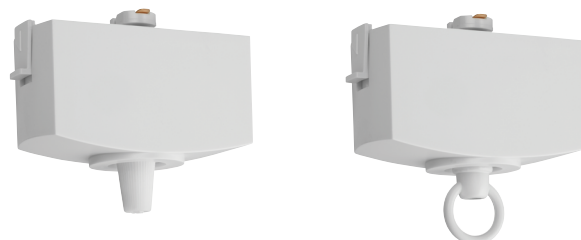

Alternate GTYPE Trac Adapter Compatible with track systems based on GES type track, including Lithonia LT Commercial Track (not LTS type) • System specific and assembled to trac fixture • Available in black and white finishes • Consult factory for additional information.

Alternate HTYPE Trac Adapter Compatible with track systems which use a H-type track adapter, including Lithonia LTS Decorative Track (not LT type) • System specific and assembled to trac fixture • Two-position power contact provided for two-circuit application • Available in black and white finishes • Consult factory for additional information.

Alternate LTYPE Trac Adapter Compatible with track systems which use a L-type track adapter • System specific and assembled to trac fixture • Two-position power contact provided for two-circuit application • Available in black and white finishes • Consult factory for additional information.

Listings UL and C-UL Listed • Union made • Assembled in U.S.A.

Warranty 1-year limited warranty. Complete warranty terms located at www.acuitybrands.com/CustomerResources/Terms_and_conditions.aspx

Specifications subject to change without notice.

INSTALLATION

For indoor use only.