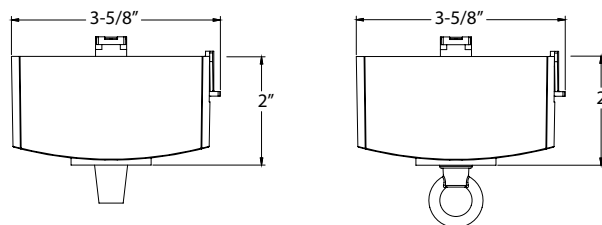

INSTALLATION

For indoor use only.

DIMENSIONS

ORDERING INFORMATION

Ordering Example: T31N WH, T31N GTYPE BL

Series	Mounting Adapter Type	Finish
T31N Trac-Master Pendant Adapter	(Blank) Juno Universal 120V Trac Adapter GTYPE ¹ G-Type Trac Adapter HTYPE ¹ H-Type Trac Adapter LTYPE ¹ L-Type Trac Adapter	BL Black SL Silver WH White