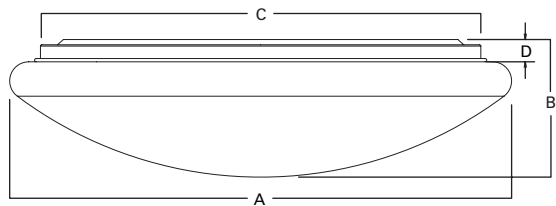

PERFORMANCE DATA*

Catalog Number	Lumens	Watts
FM9WRCCR	900	12.3
FM11WRCCR	1100	14
FM15WRCCR	1600	21.3
FM19WRCCR	2500	32.8

* Performance is measured at 3000K CCT

DIMENSIONS

Catalog Number	A	B	C	D
FM9WRCCR	10-1/4" [260mm]	3-3/8" [86mm]	8-11/16" [221mm]	11/16" [18mm]
FM11WRCCR	11" [280mm]	3-3/16" [80mm]	9-7/8" [251mm]	5/8" [17mm]
FM15WRCCR	15-1/16" [383mm]	4-1/8" [105mm]	13-1/4" [336mm]	11/16" [18mm]
FM19WRCCR	19" [483mm]	4-5/8" [118mm]	17-9/16" [446mm]	11/16" [18mm]