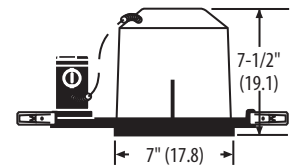

Catalog Number
Notes
Type

6" LED Housing

LC6LED T24

LED
 IC/Non-IC
 New Construction/Remodel

All dimensions are inches (centimeters).

Specifications

Height: 7-1/2 (19.1)
 Length: 13 (33.0)
 Width: 9 (22.9)
 Ceiling cutout: 7-1/8 (18.1)