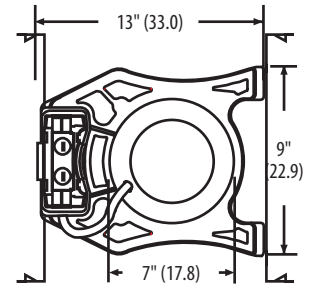

CONSTRUCTION

Air-tight standard. Tested to meet current energy codes.
 Aluminum housing with engineering-grade thermoplastic frame.
 Galvanized bar hangers span up to 24" o.c. and feature stepped shank nail and positioning guide with integral T-bar locks. Two locking screws hold fixture in position.
 Engineering-grade thermoplastic junction box with four built-in romex clamps; five 7/8" knockouts with slots for pryout.

INSTALLATION

Air-tight housing suitable for air-tight installations. Refer to energy codes for proper installations.
 2 x 8 wood joist or T-bar installation.
 Expandable bar hangers allow for off-center mounting in wood joist or T-bar ceilings. Length of 25-1/4" maximum 13-3/4" minimum or cut to fit 9" on center joist construction.
 Vertical adjustment of housing allows for flush mounting with ceiling face.
 Suitable for ceilings up to 1-1/2" thick.

Catalog Number
Notes
Type

6" LED Housing

LC6LED T24

LED
 IC/Non-IC
 New Construction/Remodel

All dimensions are inches (centimeters).

Specifications

Height: 7-1/2 (19.1)
 Length: 13 (33.0)
 Width: 9 (22.9)
 Ceiling cutout: 7-1/8 (18.1)