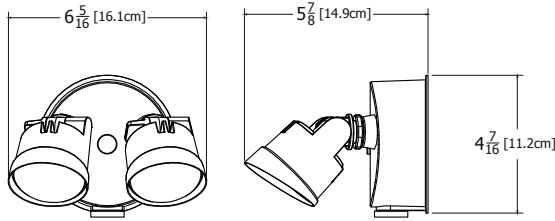

OVFL 2RH LED Security Floodlight

Catalog Number

Notes

Type

Hit the Tab key or mouse over the page to see all interactive elements.

Specifications

Width: 6.31" (16.1 cm)
Height: 4.44" (11.2 cm)
Depth: 5.88" (14.9 cm)
Weight: 1.5 lbs. (0.68 kg)