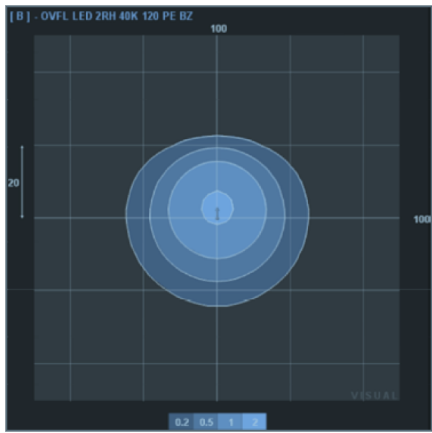

OVFL 2RH LED Security Floodlight

Catalog Number

Notes

Type

Hit the Tab key or mouse over the page to see all interactive elements.

Specifications

Width: 6.31" (16.1 cm)
Height: 4.44" (11.2 cm)
Depth: 5.88" (14.9 cm)
Weight: 1.5 lbs. (0.68 kg)

Photometric Diagrams

Full photometric data report available within 2 weeks from request. Contact Acuity tech support.

LEGEND

- 0.1 fc
- 0.2 fc
- 0.5 fc
- 1.0 fc

Lighting Facts Labels

Lithonia Lighting

LED lighting facts
A Program of the U.S. DOE