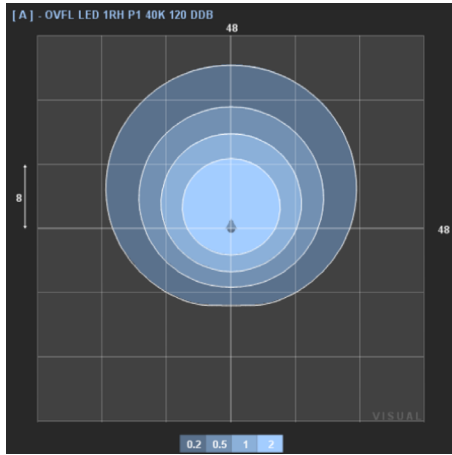

OVFL 1RH LED Security Floodlight

Catalog Number

Notes

Type

Hit the Tab key or mouse over the page to see all interactive elements.

Specifications

| | |
|----------------|------------------------------------------------------------|
| Width: | 3.5" (lens) 4.45" (mounting plate) (9.0 cm, 11.3 cm) |
| Height: | 4.45" (11.3 cm) |
| Depth: | 3.57" (9.1 cm) |
| Weight: | 1.5 lbs. (0.68 kg) |

Photometric Diagrams

Full photometric data report available within 2 weeks from request. Contact Acuity tech support.

LEGEND

- 0.1 fc
- 0.2 fc
- 0.5 fc
- 1.0 fc

Lighting Facts Labels

Lithonia Lighting

A Program of the U.S. DOE

| | |
|-----------------------------------|--------------|
| Light Output (Lumens) | 948 |
| Watts | 13 |
| Lumens per Watt (Efficacy) | 72.92 |

| | |
|-----------------------------|-----------|
| Color Accuracy | 80 |
| Color Rendering Index (CRI) | |