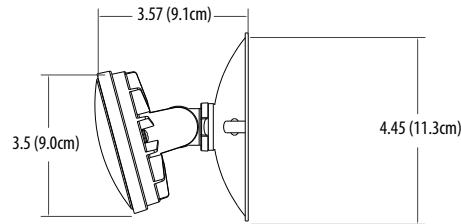

OVFL 1RH LED Security Floodlight

Catalog Number

Notes

Type

Hit the Tab key or mouse over the page to see all interactive elements.

Specifications

| | |
|----------------|------------------------------------------------------------|
| Width: | 3.5" (lens) 4.45" (mounting plate) (9.0 cm, 11.3 cm) |
| Height: | 4.45" (11.3 cm) |
| Depth: | 3.57" (9.1 cm) |
| Weight: | 1.5 lbs. (0.68 kg) |