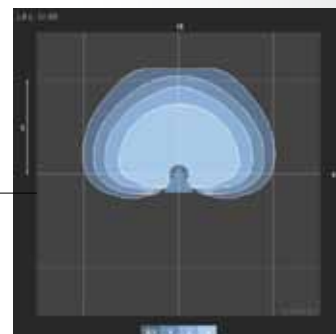

ORDERING INFO:

Example: OLLWD

SERIES	COLOR TEMPERATURE	VOLTAGE	FINISH
OLSR	(blank) 4000k	(blank) MVOLT(120V-277V)	DDB Dark Bronze
OLLS			WH White

Value and versatility defined