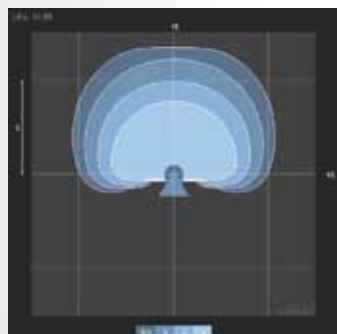

Iso-Illuminance Contours