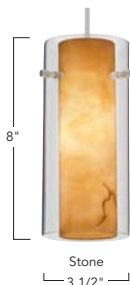

P160 Tubes

Comes complete with G160 shade, 72" cordset. 120V, 40W, frosted G9 Halogen Lamp included.

Make product selections and build your model number

Model	Mounting Adapter*	Lamp	Hardware Finish	Shade Finish	Example
P160	ML	G	STN	STO	P160MLG-STN-STO
MP	Juno MonoPoint	G	G9 40W	BRZ	Vintage Bronze
MP3	Triple Disc MonoPoint			STN	Satin Nickel
MY3	Triple Side Port Disc MonoPoint			AMF	Amber Fisch
				FRT	Frost
				STO	Stone
ML	Juno MonoLine	G	G9 40W		
TB	Juno Trac-Master, Black				
TS	Juno Trac-Master, Silver				
TW	Juno Trac-Master, White