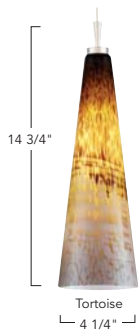

### P88 Charlotte

Comes complete with dramatic G88 shade, 72" cordset.

Make product selections and build your model number

Model	Mounting Adapter*	Lamp**	Hardware Finish	Shade Finish	Example
<b>P88</b>	<b>ML</b>	<b>G</b>	<b>STN</b>	<b>SUN</b>	<b>P88MLG-STN-SUN</b>
<b>MP</b>	Juno MonoPoint	<b>G</b>	G9 40W	<b>BRZ</b>	Vintage Bronze
<b>MP3</b>	Triple Disc MonoPoint	<b>F3</b>	13W CFL 4Pin	<b>STN</b>	Satin Nickel
		<b>F8</b>	18W CFL 4Pin	<b>AMS</b>	Amber Storm
				<b>RAD</b>	Radiant Red
				<b>SUN</b>	Sundae
<b>ML</b>	Juno MonoLine	<b>G</b>	G9 40W		
<b>TB</b>	Juno Trac-Master, Black				
<b>TS</b>	Juno Trac-Master, Silver				
<b>TW</b>	Juno Trac-Master, White				

### P95 Long Cone

Comes complete with G95 art glass shade, 72" cordset.

Make product selections and build your model number

Model	Mounting Adapter*	Lamp**	Hardware Finish	Shade Finish	Example
<b>P95</b>	<b>ML</b>	<b>G</b>	<b>STN</b>	<b>TOR</b>	<b>P95MLG-STN-TOR</b>
<b>MP</b>	Juno MonoPoint	<b>A</b>	Medium Base Socket	<b>BRZ</b>	Vintage Bronze
<b>MP3</b>	Triple Disc MonoPoint	<b>G</b>	G9 40W	<b>STN</b>	Satin Nickel
		<b>F3</b>	13W CFL 4Pin	<b>TOR</b>	Tortoise
		<b>F8</b>	18W CFL 4Pin		
		<b>F6</b>	26W CFL 4Pin		
<b>ML</b>	Juno MonoLine	<b>A</b>	Medium Base Socket		
<b>TB</b>	Juno Trac-Master, Black	<b>G</b>	G9 40W		
<b>TS</b>	Juno Trac-Master, Silver				
<b>TW</b>	Juno Trac-Master, White				