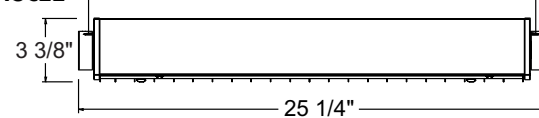

Labels UL listed, CSA certified.

Product specifications subject to change without notice.

DIMENSIONS

T5C22

T5C32

T5C42

T5HO CLOSE-TO-TRAC PRODUCT CODES

Catalog Number	Nominal Length	Finish	Ballast	Wattage and Lamp
T5C22WH	2'	White	Electronic	(2) 24W High Lumen T5HO
T5C22BL	2'	Black	Electronic	(2) 24W High Lumen T5HO
T5C22SL	2'	Silver	Electronic	(2) 24W High Lumen T5HO
T5C32WH	3'	White	Electronic	(2) 39W High Lumen T5HO
T5C32BL	3'	Black	Electronic	(2) 39W High Lumen T5HO
T5C32SL	3'	Silver	Electronic	(2) 39W High Lumen T5HO
T5C42WH	4'	White	Electronic	(2) 54W High Lumen T5HO
T5C42BL	4'	Black	Electronic	(2) 54W High Lumen T5HO
T5C42SL	4'	Silver	Electronic	(2) 54W High Lumen T5HO