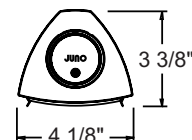

Labels UL listed, CSA certified.

Product specifications subject to change without notice.

DIMENSIONS

T5C22

T5C32

T5C42

T5HO CLOSE-TO-TRAC PRODUCT CODES

Catalog Number	Nominal Length	Finish	Ballast	Wattage and Lamp
T5C22WH	2'	White	Electronic	(2) 24W High Lumen T5HO
T5C22BL	2'	Black	Electronic	(2) 24W High Lumen T5HO
T5C22SL	2'	Silver	Electronic	(2) 24W High Lumen T5HO
T5C32WH	3'	White	Electronic	(2) 39W High Lumen T5HO
T5C32BL	3'	Black	Electronic	(2) 39W High Lumen T5HO
T5C32SL	3'	Silver	Electronic	(2) 39W High Lumen T5HO
T5C42WH	4'	White	Electronic	(2) 54W High Lumen T5HO
T5C42BL	4'	Black	Electronic	(2) 54W High Lumen T5HO
T5C42SL	4'	Silver	Electronic	(2) 54W High Lumen T5HO