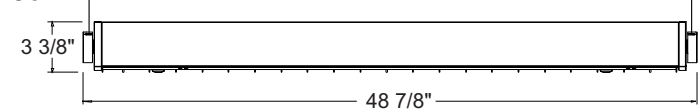

Labels UL listed, CSA certified.

Product specifications subject to change without notice.

DIMENSIONS

T5C22

T5C32

T5C42

T5HO CLOSE-TO-TRAC PRODUCT CODES

Catalog Number	Nominal Length	Finish	Ballast	Wattage and Lamp
T5C22WH	2'	White	Electronic	(2) 24W High Lumen T5HO
T5C22BL	2'	Black	Electronic	(2) 24W High Lumen T5HO
T5C22SL	2'	Silver	Electronic	(2) 24W High Lumen T5HO
T5C32WH	3'	White	Electronic	(2) 39W High Lumen T5HO
T5C32BL	3'	Black	Electronic	(2) 39W High Lumen T5HO
T5C32SL	3'	Silver	Electronic	(2) 39W High Lumen T5HO
T5C42WH	4'	White	Electronic	(2) 54W High Lumen T5HO
T5C42BL	4'	Black	Electronic	(2) 54W High Lumen T5HO
T5C42SL	4'	Silver	Electronic	(2) 54W High Lumen T5HO