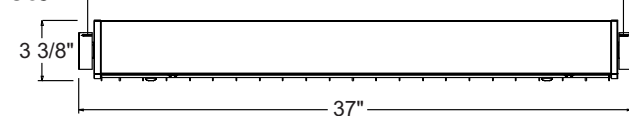

Labels UL listed, CSA certified.

Product specifications subject to change without notice.

DIMENSIONS

T5C22

T5C32

T5C42

T5HO CLOSE-TO-TRAC PRODUCT CODES

Catalog Number	Nominal Length	Finish	Ballast	Wattage and Lamp
T5C22WH	2'	White	Electronic	(2) 24W High Lumen T5HO
T5C22BL	2'	Black	Electronic	(2) 24W High Lumen T5HO
T5C22SL	2'	Silver	Electronic	(2) 24W High Lumen T5HO
T5C32WH	3'	White	Electronic	(2) 39W High Lumen T5HO
T5C32BL	3'	Black	Electronic	(2) 39W High Lumen T5HO
T5C32SL	3'	Silver	Electronic	(2) 39W High Lumen T5HO
T5C42WH	4'	White	Electronic	(2) 54W High Lumen T5HO
T5C42BL	4'	Black	Electronic	(2) 54W High Lumen T5HO
T5C42SL	4'	Silver	Electronic	(2) 54W High Lumen T5HO