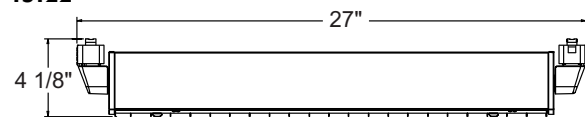

Labels UL listed, CSA certified.

Product specifications subject to change without notice.

DIMENSIONS

T5T22

T5T32

T5T42

T5HO CLOSE-TO-TRAC PRODUCT CODES

Catalog Number	Nominal Length	Finish	Ballast	Wattage and Lamp
T5T22WH	2'	White	Electronic	(2) 24W High Lumen T5HO
T5T22BL	2'	Black	Electronic	(2) 24W High Lumen T5HO
T5T22SL	2'	Silver	Electronic	(2) 24W High Lumen T5HO
T5T32WH	3'	White	Electronic	(2) 39W High Lumen T5HO
T5T32BL	3'	Black	Electronic	(2) 39W High Lumen T5HO
T5T32SL	3'	Silver	Electronic	(2) 39W High Lumen T5HO
T5T42WH	4'	White	Electronic	(2) 54W High Lumen T5HO
T5T42BL	4'	Black	Electronic	(2) 54W High Lumen T5HO
T5T42SL	4'	Silver	Electronic	(2) 54W High Lumen T5HO