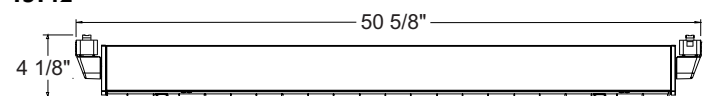

Labels UL listed, CSA certified.

Product specifications subject to change without notice.

DIMENSIONS

T5T22

T5T32

T5T42

T5HO CLOSE-TO-TRAC PRODUCT CODES

Catalog Number	Nominal Length	Finish	Ballast	Wattage and Lamp
T5T22WH	2'	White	Electronic	(2) 24W High Lumen T5HO
T5T22BL	2'	Black	Electronic	(2) 24W High Lumen T5HO
T5T22SL	2'	Silver	Electronic	(2) 24W High Lumen T5HO
T5T32WH	3'	White	Electronic	(2) 39W High Lumen T5HO
T5T32BL	3'	Black	Electronic	(2) 39W High Lumen T5HO
T5T32SL	3'	Silver	Electronic	(2) 39W High Lumen T5HO
T5T42WH	4'	White	Electronic	(2) 54W High Lumen T5HO
T5T42BL	4'	Black	Electronic	(2) 54W High Lumen T5HO
T5T42SL	4'	Silver	Electronic	(2) 54W High Lumen T5HO