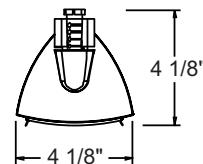

Labels UL listed, CSA certified.

Product specifications subject to change without notice.

DIMENSIONS

T5T22

T5T32

T5T42

T5HO CLOSE-TO-TRAC PRODUCT CODES

Catalog Number	Nominal Length	Finish	Ballast	Wattage and Lamp
T5T22WH	2'	White	Electronic	(2) 24W High Lumen T5HO
T5T22BL	2'	Black	Electronic	(2) 24W High Lumen T5HO
T5T22SL	2'	Silver	Electronic	(2) 24W High Lumen T5HO
T5T32WH	3'	White	Electronic	(2) 39W High Lumen T5HO
T5T32BL	3'	Black	Electronic	(2) 39W High Lumen T5HO
T5T32SL	3'	Silver	Electronic	(2) 39W High Lumen T5HO
T5T42WH	4'	White	Electronic	(2) 54W High Lumen T5HO
T5T42BL	4'	Black	Electronic	(2) 54W High Lumen T5HO
T5T42SL	4'	Silver	Electronic	(2) 54W High Lumen T5HO