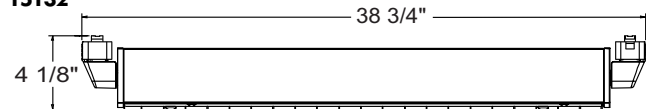

Labels UL listed, CSA certified.

Product specifications subject to change without notice.

DIMENSIONS

T5T22

T5T32

T5T42

T5HO CLOSE-TO-TRAC PRODUCT CODES

Catalog Number	Nominal Length	Finish	Ballast	Wattage and Lamp
T5T22WH	2'	White	Electronic	(2) 24W High Lumen T5HO
T5T22BL	2'	Black	Electronic	(2) 24W High Lumen T5HO
T5T22SL	2'	Silver	Electronic	(2) 24W High Lumen T5HO
T5T32WH	3'	White	Electronic	(2) 39W High Lumen T5HO
T5T32BL	3'	Black	Electronic	(2) 39W High Lumen T5HO
T5T32SL	3'	Silver	Electronic	(2) 39W High Lumen T5HO
T5T42WH	4'	White	Electronic	(2) 54W High Lumen T5HO
T5T42BL	4'	Black	Electronic	(2) 54W High Lumen T5HO
T5T42SL	4'	Silver	Electronic	(2) 54W High Lumen T5HO