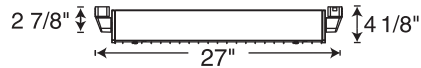

Dimensions

Catalog

T5T22WH
T5T22BL
T5T22SL

Finish

White
Black
Silver

Lamp

Two 24W T5HO

Dimensions