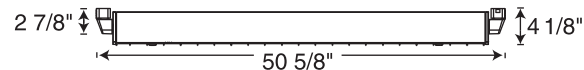

Accessories

For Fixtures:	T5T22	T5T32	T5T42
Clear Acrylic Lens	T5L22CL	T5L32CL	T5L42CL