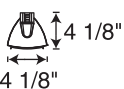

Dimensions

Catalog

T5T22WH
T5T22BL
T5T22SL

Finish

White
Black
Silver

Lamp

Two 24W T5HO

Dimensions

Catalog

T5T32WH
T5T32BL
T5T32SL

Finish

White
Black
Silver

Lamp

Two 39W T5HO

Dimensions

Catalog