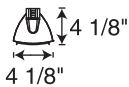

Dimensions

Catalog

T5T22WH
T5T22BL
T5T22SL

Finish

White
Black
Silver

Lamp

Two 24W T5HO

Dimensions