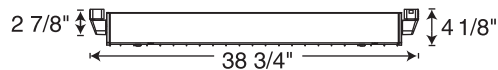

Catalog

T5T32WH
T5T32BL
T5T32SL

Finish

White
Black
Silver

Lamp

Two 39W T5HO

Dimensions

Catalog