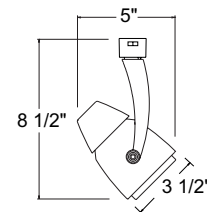

ACCESSORIES

Cat. No.	Description	Cat. No.	Description	Cat. No.	Description
T591-6	Color Filters	T597	Prismatic Spread Lens	T598	Linear Spread Lens
T5928BL	Hexcell Louver	T5921	Uniformity Lens	T5922	UV Filter

See specification sheet D1.2.2 for details.