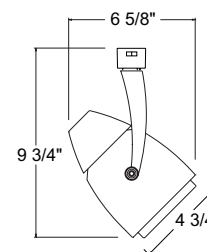

ACCESSORIES

Cat. No.	Description	Cat. No.	Description	Cat. No.	Description
T561-6	Color Filters	T5677	Prismatic Spread Lens	T5678	Linear Spread Lens
T569BL	Cube Cell Louver	T5621	Uniformity Lens	T5622	UV Filter

See specification sheet D1.2.2 for details.