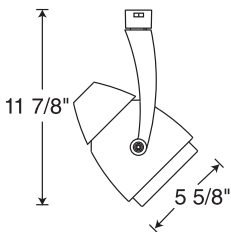

Dimensions

Catalog

T407WH
T407BL
T407SL

Finish

White
Black
Silver

Lamp

35-50W PAR20

Dimensions

Catalog

T408WH
T408BL
T408SL

Finish

White
Black
Silver

Lamp

35-75W PAR30

Dimensions

Catalog