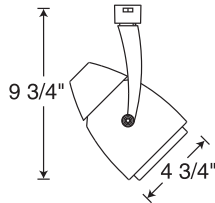

Dimensions

Catalog

T407WH
T407BL
T407SL

Finish

White
Black
Silver

Lamp

35-50W PAR20

Dimensions

Catalog

T408WH
T408BL
T408SL

Finish

White
Black
Silver

Lamp

35-75W PAR30

Dimensions

Catalog