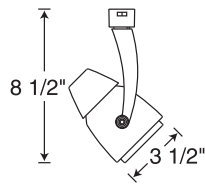

Dimensions

Catalog

T407WH
T407BL
T407SL

Finish

White
Black
Silver

Lamp

35-50W PAR20

Dimensions

Catalog

T408WH
T408BL
T408SL

Finish

White
Black
Silver

Lamp

35-75W PAR30

Dimensions

Catalog