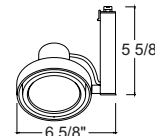

Line Voltage PAR30 Uno

Catalog Number	Description	Finish	Lamp
T831WH	1-Lamp (Uno)	White	75W PAR30
T831BL	1-Lamp (Uno)	Black	75W PAR30
T831SL	1-Lamp (Uno)	Silver	75W PAR30