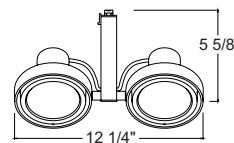

Line Voltage PAR30 Duo

Catalog Number	Description	Finish	Lamp
T832WH	2-Lamp (Duo)	White	75W PAR30
T832BL	2-Lamp (Duo)	Black	75W PAR30
T832SL	2-Lamp (Duo)	Silver	75W PAR30