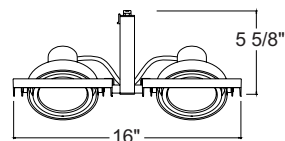

TRAC-MASTER®

Avant Garde

UNO/DUO™ LINE VOLTAGE SERIES

T831, T832, T834

Line Voltage PAR30 Duo Framed

Catalog Number	Description	Finish	Lamp
T834WH	2-Lamp (Duo) Framed	White	75W PAR30
T834BL	2-Lamp (Duo) Framed	Black	75W PAR30
T834SL	2-Lamp (Duo) Framed	Silver	75W PAR30