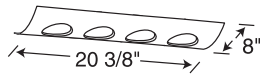

Multi-Lamp AVIO® Halogen MR16

Dimensions

Catalog

XT16401WH
XT16401BL
XT16401SL
XT16401GP

Airfoil Trim Accessory

X16401WH
X16401BL
X16401SL
X16401GP

Finish

White
Black
Silver
Graphite