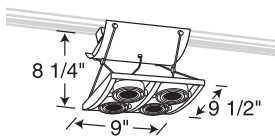

Lamp

Four 12V, 20-50W MR16

Integral 12V Electronic Transformer

Shown with Airfoil Trim Accessory (Order Separately)

Dimensions

Catalog

XT16404WH
XT16404BL
XT16404SL
XT16404GP

Airfoil Trim Accessory