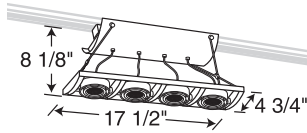

Multi-Lamp AVIO® Halogen MR16

Dimensions

Catalog

XT16401WH
XT16401BL
XT16401SL
XT16401GP

Airfoil Trim Accessory

X16401WH
X16401BL
X16401SL
X16401GP

Finish

White
Black
Silver
Graphite