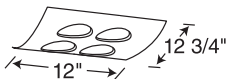

Lamp

Four 12V, 20-50W MR16

Integral 12V Electronic Transformer

Shown with Airfoil Trim Accessory (Order Separately)

Dimensions

Catalog

XT16404WH
XT16404BL
XT16404SL
XT16404GP

Airfoil Trim Accessory