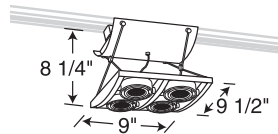

Dimensions

Catalog #

XT16401-20H-WH
XT16401-20H-BL
XT16401-20H-SL
XT16401-20H-GP

XT16401-39H-WH
XT16401-39H-BL
XT16401-39H-SL
XT16401-39H-GP

Airfoil Trim Accessory

X30401WH
X30401BL
X30401SL
X30401GP

Finish

White
Black
Silver
Graphite

White
Black
Silver
Graphite

White
Black
Silver
Graphite

Lamp

Four 20W CMH MR16

Four 39W CMH MR16

Dimensions

Catalog #