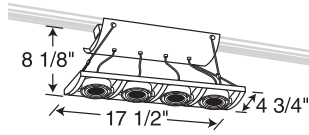

Dimensions

Catalog #

XT16401-20H-WH
XT16401-20H-BL
XT16401-20H-SL
XT16401-20H-GP

XT16401-39H-WH
XT16401-39H-BL
XT16401-39H-SL
XT16401-39H-GP

Airfoil Trim Accessory

X30401WH
X30401BL
X30401SL
X30401GP

Finish