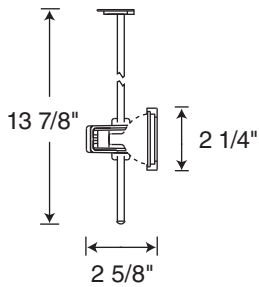

Notch Backs

This classic design is available in a close-to-the-trac version or an adjustable height pendant rod mounting.

Dimensions

Catalog

T443WH
T443BL

Finish

White
Black

Lamp

12V, 20-50W MR16

T537 or T538 Transformer required. Must order separately. See page 821 for detailed information.

Dimensions

Catalog

TP443WH
TP443BL

Finish

White
Black

Lamp