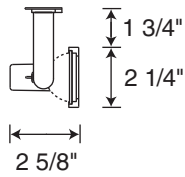

Notch Backs

This classic design is available in a close-to-the-trac version or an adjustable height pendant rod mounting.

Dimensions

Catalog

T443WH
T443BL

Finish

White
Black

Lamp

12V, 20-50W MR16

T537 or T538 Transformer required. Must order separately. See page 821 for detailed information.

Dimensions

Catalog

TP443WH
TP443BL

Finish

White
Black

Lamp