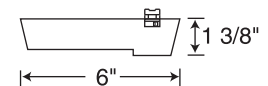

Geometrics

Choose the petite MR11 Dart luminaire for a playful accent, the MR16 Cone fixture for a more sophisticated design statement or the MR16 Orb series for balanced, consistent appearance regardless of aiming angle.

Dart

Dimensions	Catalog #	Finish	Lamp	
	T161WH T161BL T161SL	White Black Silver	12V, 20-35W MR11	

T537 or T538 Transformer required. Must order separately. See page 821 for detailed information.

Cone

Dimensions	Catalog #	Finish	Lamp	
	T160WH T160BL T160SL	White Black Silver	12V, 20-50W MR16	

T537 or T538 Transformer required. Must order separately. See page 821 for detailed information.

Orb

Dimensions	Catalog #	Finish	Lamp	
	T165WH T165BL T165SL	White Black Silver	12V, 20-50W MR16	

T537 or T538 Transformer required. Must order separately. See page 821 for detailed information.

Trac-Master®

Light Control Accessories

For Fixtures:	T161	T160, T165
Color Filters	T551-5	T551-5
Dichroic Lenses	T5501-18	T5501-18
UV Filter	T5522	T5522
Uniformity Lens	-	T5521
Diffuse Spread Lens	-	T5520
Linear Spread Lens	-	T559
Prismatic Spread Lens	-	T557
Hexcell Louver	-	T5559BL

20-75VA 12V Transformers

Both **T537** and **T538** are available in white, black or silver finishes. See page 821 for a full description, or page 819 for Monopoint Transformers.

T537