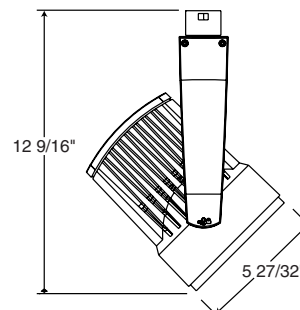

LED Series Cylindra™ T255LED

Juno®

Juno Cylindra™ T255LED

The Juno Cylindra™ 45W LED trac fixture approximates the light output and distribution of 39W PAR30L ceramic metal halide lamps, utilizing about the same amount of energy, but having a rated life of 50,000 hours and significantly better lumen maintenance over life. Available in 2700K, 3000K, 3500K and 4000K color temperatures, the white-light Cylindra LED is compatible with all Juno line voltage trac and T43 monopoints. The contemporary styling of the Cylindra LED enables it to subtly enhance practically any decor without diverting attention from the surrounding environment. Soft curved surfaces combine with clean, crisp edges to provide a uniquely attractive aesthetic. Cylindra's integral, bayonet-mounted accessory holder accommodates up to two accessories if desired.