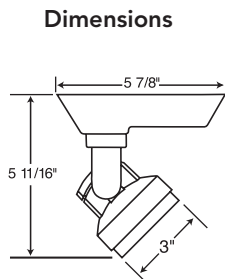

Cylindra™ T251LED

The Cylindra T251LED translates the unique Cylindra styling into a smaller, 15-watt fixture. The Cylindra T251LED is offered in three beam-spreads, three color temperatures and three finishes. Each fixture comes complete with integral bayonet-mount accessory holder that is designed to hold up to on light control accessory.

Dimensions	Catalog #	Finish	Lamp
	T251LED-27K-SP-WH	White	15W LED, 2700K, 16° Spot
	T251LED-27K-SP-BL	Black	
	T251LED-27K-SP-SL	Silver	
	T251LED-27K-NFL-WH	White	15W LED, 2700K, 19° Narrow Flood
	T251LED-27K-NFL-BL	Black	
	T251LED-27K-NFL-SL	Silver	
	T251LED-27K-FL-WH	White	15W LED, 2700K, 38° Wide Flood
	T251LED-27K-FL-BL	Black	
	T251LED-27K-FL-SL	Silver	
	T251LED-3K-SP-WH	White	15W LED, 3000K, 16° Spot
	T251LED-3K-SP-BL	Black	
	T251LED-3K-SP-SL	Silver	
T251LED-3K-NFL-WH	White	15W LED, 3000K, 19° Narrow Flood	
T251LED-3K-NFL-BL	Black		
T251LED-3K-NFL-SL	Silver		
T251LED-3K-FL-WH	White	15W LED, 3000K, 38° Wide Flood	
T251LED-3K-FL-BL	Black		
T251LED-3K-FL-SL	Silver		
T251LED-4K-SP-WH	White	15W LED, 4100K, 16° Spot	
T251LED-4K-SP-BL	Black		
T251LED-4K-SP-SL	Silver		
T251LED-4K-NFL-WH	White	15W LED, 4100K, 19° Narrow Flood	
T251LED-4K-NFL-BL	Black		
T251LED-4K-NFL-SL	Silver		
T251LED-4K-FL-WH	White	15W LED, 4100K, 38° Wide Flood	
T251LED-4K-FL-BL	Black		
T251LED-4K-FL-SL	Silver		