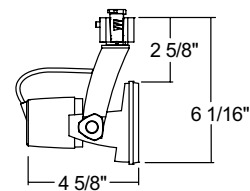

DIMENSIONS