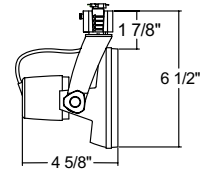

Low Wattage PAR30S GU24 Twist & Lock Base

Lamp 18W max. PAR30S short-neck lamp.

Socket GU24 twist & lock.

Catalog Number	Socket Type	Finish	Lamp
T1031SG-BL	GU24 Twist & Lock Base	Black	18W max. PAR30S
T1031SG-SL	GU24 Twist & Lock Base	Silver	18W max. PAR30S
T1031SG-WH	GU24 Twist & Lock Base	White	18W max. PAR30S

High Wattage PAR30L E26 Medium Base Lamp

Lamp 75W max. PAR30L long-neck lamp.

Socket E26 medium base porcelain with nickel plated copper screw shell.

Catalog Number	Socket Type	Finish	Lamp
T1030E-BL	E26 Medium Base	Black	75W max. PAR30L
T1030E-SL	E26 Medium Base	Silver	75W max. PAR30L
T1030E-WH	E26 Medium Base	White	75W max. PAR30L

Low Wattage PAR30L E26 Medium Base Lamp

Lamp 18W max. PAR30L long-neck lamp.

Socket E26 medium base porcelain with nickel plated copper screw shell.

Catalog Number	Socket Type	Finish	Lamp
T1030E-18W-BL	E26 Medium Base	Black	18W max. PAR30L
T1030E-18W-SL	E26 Medium Base	Silver	18W max. PAR30L
T1030E-18W-WH	E26 Medium Base	White	18W max. PAR30L

Low Wattage PAR30L GU24 Twist & Lock Base

Lamp 18W max. PAR30L long-neck lamp.

Socket GU24 twist & lock.

Catalog Number	Socket Type	Finish	Lamp
T1030G-BL	GU24 Twist & Lock Base	Black	18W max. PAR30L
T1030G-SL	GU24 Twist & Lock Base	Silver	18W max. PAR30L
T1030G-WH	GU24 Twist & Lock Base	White	18W max. PAR30L

DIMENSIONS