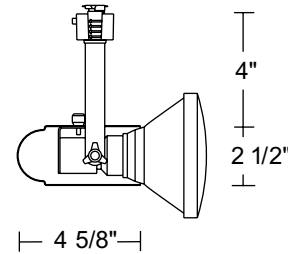

### Line Voltage Universal

**Construction** Drawn steel housing with steel yoke.

**Aiming** 90° vertical aiming capability and 358° rotation • One locking knob provided.

Catalog Number	Finish	Lamp
<b>T308WH</b>	White	30-50W R20/35-50W PAR20/45-85W BR30/35-75W PAR30/ 65-120W BR40/45-150W PAR38
<b>T308BL</b>	Black	30-50W R20/35-50W PAR20/45-85W BR30/35-75W PAR30/ 65-120W BR40/45-150W PAR38