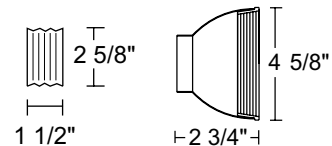

ACCESSORIES

Catalog Number	Finish	Description	Lamp
T63WH	White, Black Baffle	Baffled Hood	75W PAR30L/65W BR30
T63BL	Black, Black Baffle	Baffled Hood	75W PAR30L/65W BR30
T64WH	White, Black Baffle	Baffled Hood	150W PAR38/120W BR40
T64BL	Black, Black Baffle	Baffled Hood	150W PAR38/120W BR40
T80BL	Black	Accordion Collar	65W BR30
T82WH	White, Black Baffle	Flare Reflector	50W R20/PAR20/65W BR30/75W A19