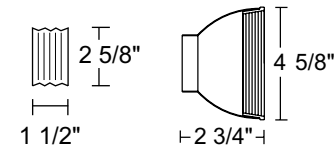

ACCESSORIES

Catalog Number	Finish	Description	Lamp
T63WH	White, Black Baffle	Baffled Hood	75W PAR30/65W BR30
T63BL	Black, Black Baffle	Baffled Hood	75W PAR30/65W BR30
T64WH	White, Black Baffle	Baffled Hood	150W PAR38/120W BR40
T64BL	Black, Black Baffle	Baffled Hood	150W PAR38/120W BR40
T80BL	Black	Accordion Collar	65W BR30
T82WH	White, Black Baffle	Flare Reflector	50W R20/PAR20/65W BR30/75W A19