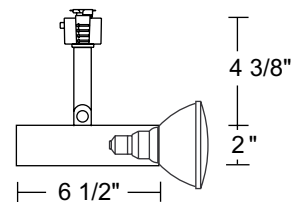

### Line Voltage Universal

**Construction** Drawn steel housing with steel yoke.

**Aiming** 90° vertical aiming capability and 358° rotation • One locking knob provided.

Catalog Number	Finish	Lamp
<b>T308WH</b>	White	30-50W R20/35-50W PAR20/45-85W BR30/35-75W PAR30/ 65-120W BR40/45-150W PAR38
<b>T308BL</b>	Black	30-50W R20/35-50W PAR20/45-85W BR30/35-75W PAR30/ 65-120W BR40/45-150W PAR38

### Line Voltage Universal

**Construction** Steel housing with Lexan® polycarbonate stem.

**Aiming** 90° vertical aiming capability and 358° rotation.

Catalog Number	Finish	Lamp
<b>T301WH</b>	White	30-50W R20/35-50W PAR20/45-85W BR30/35-75W PAR30/ 65-120W BR40/45-250W PAR38
<b>T301BL</b>	Black	30-50W R20/35-50W PAR20/45-85W BR30/35-75W PAR30/ 65-120W BR40/45-250W PAR38