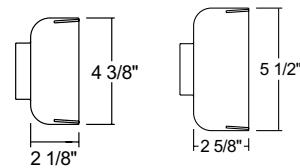

ACCESSORIES

Catalog Number	Finish	Description	Lamp
T63WH	White, Black Baffle	Baffled Hood	75W PAR30/65W BR30
T63BL	Black, Black Baffle	Baffled Hood	75W PAR30/65W BR30
T64WH	White, Black Baffle	Baffled Hood	150W PAR38/120W BR40
T64BL	Black, Black Baffle	Baffled Hood	150W PAR38/120W BR40
T80BL	Black	Accordion Collar	65W BR30
T82WH	White, Black Baffle	Flare Reflector	50W R20/PAR20/65W BR30/75W A19