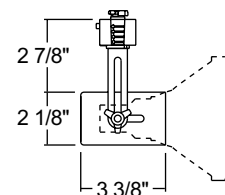

Hi-Tech Mini Swivel Universal

Construction Steel housing with slotted steel swivel.

Aiming 90° vertical aiming capability and 358° rotation • One locking knob provided.

Catalog Number	Finish	Lamp
T691WH	White	45-60W PAR16/35-50W PAR20/35-75W PAR30/45-150W PAR38
T691BL	Black	45-60W PAR16/35-50W PAR20/35-75W PAR30/45-150W PAR38
T691NA	Natural	45-60W PAR16/35-50W PAR20/35-75W PAR30/45-150W PAR38