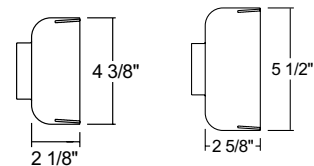

ACCESSORIES

Catalog Number	Finish	Description	Lamp
T63WH	White, Black Baffle	Baffled Hood	75W PAR30L/65W BR30
T63BL	Black, Black Baffle	Baffled Hood	75W PAR30L/65W BR30
T64WH	White, Black Baffle	Baffled Hood	150W PAR38/120W BR40
T64BL	Black, Black Baffle	Baffled Hood	150W PAR38/120W BR40
T80BL	Black	Accordion Collar	65W BR30
T82WH	White, Black Baffle	Flare Reflector	50W R20/PAR20/65W BR30/75W A19