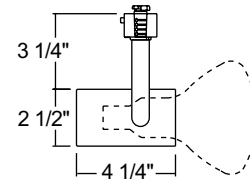

TRAC-MASTER®

Classics
UNIVERSALS

**T308, T80, T82, T301,
T620, T63, T64, T691 and T359**

Economy Line Voltage Universal

Construction Steel housing with steel yoke.

Aiming 90° vertical aiming capability and 358° rotation.

Catalog Number	Finish	Lamp
T620WH	White	30-50W R20/35-50W PAR20/45-85W BR30/35-75W PAR30/ 65-120W BR40/45-150W PAR38
T620BL	Black	30-50W R20/35-50W PAR20/45-85W BR30/35-75W PAR30/ 65-120W BR40/45-150W PAR38