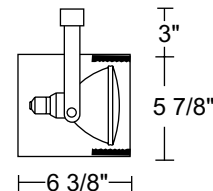

† Barn Doors accept Color Filters and Louvers.