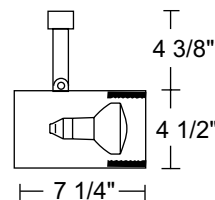

Line Voltage BR30/PAR30L

Construction Drawn steel housing with polycarbonate stem.

Catalog Number	Finish	Baffle	Lamp
T315B-WH	White	Black	60-75W BR30/50-75W PAR30L
T315B-BL	Black	Black	60-75W BR30/50-75W PAR30L
T315W-WH	White	White	60-75W BR30/50-75W PAR30L