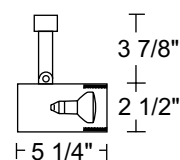

Labels UL listed, CSA certified.

Product specifications subject to change without notice.

Line Voltage R14/R16

Construction Drawn steel housing with polycarbonate stem.

Catalog Number	Finish	Baffle	Lamp
T311WH	White	Black	25W R14 or 40W R16
T311BL	Black	Black	25W R14 or 40W R16