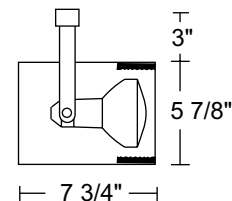

TRAC-MASTER®

Classics

FLAT BACK SERIES

T311, T313, T315, T317, and T342

PRODUCT DESCRIPTION

The simple, sleek round design make the Flat Back cylinders one of Juno's most popular series.

Lampholder Medium base porcelain with nickel plated copper screw shell.

Aiming 90° vertical aiming capability and 358° rotation.

Adapter Copper alloy contacts provide precise spring action - no arcing and will not take a set • True, positive electrical ground • On/off switch included

- Patented embossed polarity arrows on bottom of adapter
- Spring-loaded positive latch with embossed polarity arrows secures trac light to trac
- "Pull-up" contact to up position for two-circuit application.

Labels UL listed, CSA certified.

Product specifications subject to change without notice.

Line Voltage PAR38/BR40

Construction Drawn steel housing with steel yoke.

Catalog Number	Finish	Baffle	Lamp
T317B-WH	White	Black	45-150W PAR38 or 65-120W BR40
T317B-BL	Black	Black	45-150W PAR38 or 65-120W BR40
T317W-WH	White	White	45-150W PAR38 or 65-120W BR40

ACCESSORIES

Cat. No.	Description	Cat. No.	Description	Cat. No.	Description
T73BL	Black Barn Doors†	T73WH	White Barn Doors†	T580BL	Black Accessory Holder
T581-6	Color Filters	T589BL	Cube Cell Louver		

See specification sheet D1.2.2 for details.

Line Voltage PAR 38

Construction Drawn steel housing with steel yoke.

Catalog Number	Finish	Baffle	Lamp
T342B-WH	White	Black	45-250W PAR38
T342B-BL	Black	Black	45-250W PAR38
T342W-WH	White	White	45-250W PAR38

ACCESSORIES

Cat. No.	Description	Cat. No.	Description	Cat. No.	Description
T73BL	Black Barn Doors†	T73WH	White Barn Doors†	T580BL	Black Accessory Holder
T581-6	Color Filters	T589BL	Cube Cell Louver		

See specification sheet D1.2.2 for details.