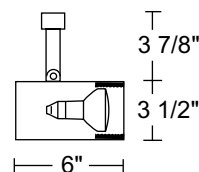

Line Voltage PAR/R20

Construction Drawn steel housing with polycarbonate stem.

Catalog Number	Finish	Baffle	Lamp
T313B-WH	White	Black	30-50W R20
T313B-BL	Black	Black	30-50W R20
T313W-WH	White	White	30-50W R20