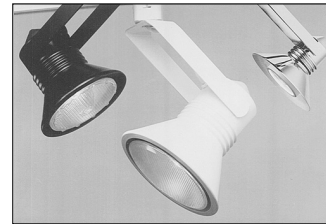

PRODUCT DESCRIPTION

The Flyback Series is distinguished by a sharp angular form. Flyback fixtures slant back at a 45° angle from the trac enables various illumination spreads.

Construction Die-formed steel housing.

Aiming 90° vertical aiming capability and 358° rotation.

Labels UL listed, CSA certified.

Product specifications subject to change without notice.

Low Voltage MR16

Lampholder Ceramic bi-pin.

Lamp Must be used with MR16 lamps with integral lens (cover glass) except when combined with 2" accessories.

See specification sheet D1.2.2 for details.

Line Voltage PAR30

Lampholder Medium base porcelain with nickel plated copper screw shell.

Adapter Copper alloy contacts provide precise spring action - no arcing and will not take a set • True, positive electrical ground • On/off switch included • Patented embossed polarity arrows on bottom of adapter • Spring-loaded positive latch with embossed polarity arrows secures trac light to trac • "Pull-up" contact to up position for two-circuit application.