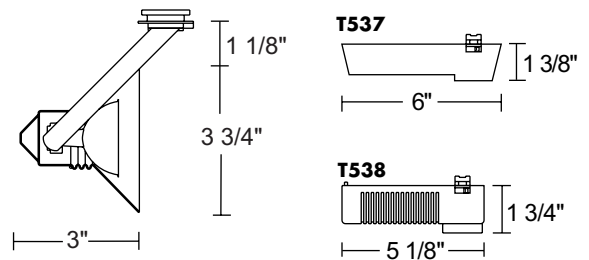

Low Voltage MR16

Lampholder Ceramic bi-pin.

Lamp Must be used with MR16 lamps with integral lens (cover glass) except when combined with 2" accessories.

Transformer T537 or T538 Power Pack • 12V solid state electronic transformer with on/off switch • Dimmable • Must be ordered separately • Refer to specification sheet D1.2.1.

Catalog Number	Finish	Lamp
T227WH	White	20-50W MR16CG
T227BL	Black	20-50W MR16CG