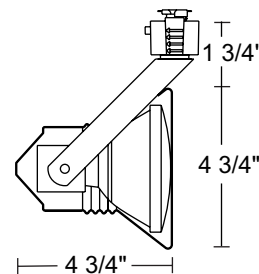

Line Voltage PAR30

Lampholder Medium base porcelain with nickel plated copper screw shell.

Adapter Copper alloy contacts provide precise spring action - no arcing and will not take a set • True, positive electrical ground • On/off switch included • Patented embossed polarity arrows on bottom of adapter • Spring-loaded positive latch with embossed polarity arrows secures trac light to trac • "Pull-up" contact to up position for two-circuit application.

Catalog Number	Finish	Lamp
T228WH	White	50-75W PAR30
T228BL	Black	50-75W PAR30
T228SC	Satin Chrome	50-75W PAR30