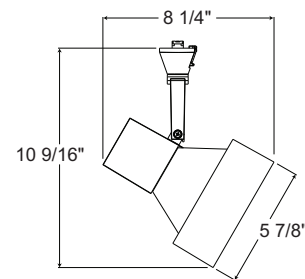

Catalog Number	Finish	Lamp
T898WH	White	45-150W PAR38
T898BL	Black	45-150W PAR38
T898SL	Silver	45-150W PAR38