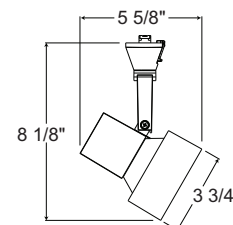

Catalog Number	Finish	Lamp
T892WH	White	35-50W PAR20
T892BL	Black	35-50W PAR20
T892SL	Silver	35-50W PAR20