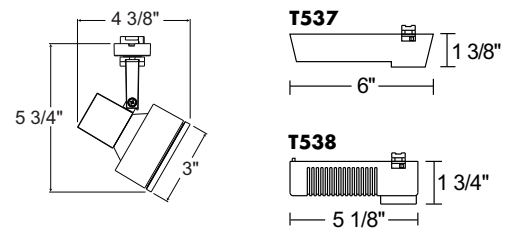

Low Voltage MR16

Construction Die cast aluminum housing.

Lamp 20-50W 12V halogen MR16 bi-pin lamp.

Socket Ceramic bi-pin.

Accessory Holder Integral to fixture design • Die cast aluminum construction • Precision bayonet mounting • Accommodates up to two accessories simultaneously • Clear glass lens included with fixture.

Transformer T537 or T538 12V solid state electronic transformer with on/off switch • Must be ordered separately • Refer to specification sheet D1.2.1.

Aiming 360° horizontal rotation • 90° vertical aiming capability.

Labels UL and C-UL Listed.

Product specifications subject to change without notice.

Catalog Number	Finish	Lamp
T890WH	White	20-50W MR16
T890BL	Black	20-50W MR16
T890SL	Silver	20-50W MR16

ACCESSORIES

Cat. No.	Description	Cat. No.	Description	Cat. No.	Description
T741-6	Color Filters/Lenses	T7477	Prismatic Spread Lens	T7478	Linear Spread Lens
T7401-18	Dichroic Lenses	T7420	Diffuse Spread Lens	T7421	Uniformity Lens
T7422	UV Filter Lens	T7459BL	Hexcell Louver		

See specification sheet D1.2.2 for details.

Line Voltage PAR20

Construction Die cast aluminum housing.

Lamp 35-50W PAR20 halogen medium base lamp.

Socket Medium base porcelain with nickel plated copper screw shell.

Adapter Unique, attractive conical-elliptical shaped trac adapter • Copper alloy contacts provide precise spring action – no arcing and will not take a set • True, positive electrical ground • Spring-loaded positive latch with embossed polarity arrow secures trac light to trac • “Pull-up” contact to up position for two-circuit application • Polarity indicator embossed on copper contact.

Aiming 360° horizontal rotation • 90° vertical aiming capability.

Labels UL and C-UL Listed.

Product specifications subject to change without notice.