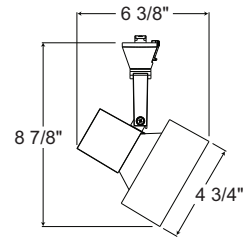

TRAC-MASTER®

Avant Garde

CUBIX® SERIES

T890, T892, T893 and T898

Line Voltage PAR30

Construction Die cast aluminum housing.

Lamp 50-75W PAR30 halogen medium base lamp.

Socket Medium base porcelain with nickel plated copper screw shell.

Adapter Unique, attractive conical-elliptical shaped trac adapter • Copper alloy contacts provide precise spring action – no arcing and will not take a set • True, positive electrical ground • Spring-loaded positive latch with embossed polarity arrow secures trac light to trac • “Pull-up” contact to up position for two-circuit application • Polarity indicator embossed on copper contact.

Accessory Holder Must be ordered separately • Die cast aluminum construction • Precision bayonet mounting • Accommodates up to two accessories simultaneously.

Aiming 360° horizontal rotation • 90° vertical aiming capability.

Labels UL and C-UL Listed.

Product specifications subject to change without notice.

Catalog Number	Finish	Lamp
T893WH	White	50-75W PAR30
T893BL	Black	50-75W PAR30
T893SL	Silver	50-75W PAR30

ACCESSORIES

Cat. No.	Description	Cat. No.	Description
T893MC	Accessory Holder (Specify Finish)	T5678	Linear Spread Lens
T561-6	Color Filters	T5621	Uniformity Lens
T569BL	Cube Cell Louver	T5622	UV Filter
T5677	Prismatic Spread Lens	T5618	Color Correction Filter, 2700K

See specification sheet D1.2.2 for details.

Line Voltage PAR38

Construction Die cast aluminum housing.

Lamp 45-150W PAR38 halogen medium base lamp.

Socket Medium base porcelain with nickel plated copper screw shell.

Adapter Unique, attractive conical-elliptical shaped trac adapter • Copper alloy contacts provide precise spring action – no arcing and will not take a set • True, positive electrical ground • Spring-loaded positive latch with embossed polarity arrow secures trac light to trac • “Pull-up” contact to up position for two-circuit application • Polarity indicator embossed on copper contact.

Aiming 360° horizontal rotation • 90° vertical aiming capability.

Labels UL and C-UL Listed.

Product specifications subject to change without notice.