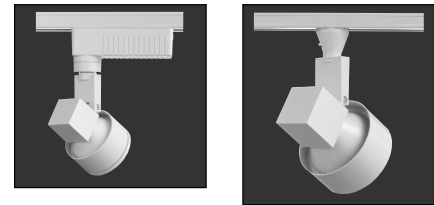

TRAC-MASTER®

Avant Garde

CUBIX® SERIES

T890, T892, T893 and T898

Project: _____

Fixture Type: _____

Location: _____

Contact/Phone: _____

PRODUCT DESCRIPTION

Cubix is a study of the visual relationship between two different geometric forms: the ring and the cube. In this design, the stem becomes a central element, forming a pleasing visual extension of the cube form. Concealed wiring and sleek trac adapter offer an ultra-clean appearance. The integral bayonet mount accessory holder in the MR16 version, and the optional bayonet mount accessory holder in the PAR30 version, accept up to two accessories simultaneously.

Cubix uses high-quality, die-cast aluminum construction and is available in attractive white, black and silver finishes.

Low Voltage MR16

Construction Die cast aluminum housing.

Lamp 20-50W 12V halogen MR16 bi-pin lamp.

Socket Ceramic bi-pin.

Accessory Holder Integral to fixture design • Die cast aluminum construction • Precision bayonet mounting • Accommodates up to two accessories simultaneously • Clear glass lens included with fixture.