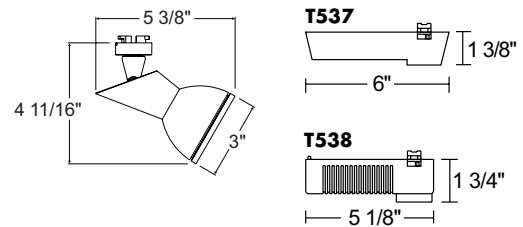

Low Voltage MR16

Construction Die cast aluminum housing.

Lamp 20-50W 12V halogen MR16 bi-pin lamp.

Socket Ceramic bi-pin.

Accessory Holder Integral to fixture design • Die cast aluminum construction • Precision bayonet mounting • Accommodates up to two accessories simultaneously • Clear glass lens included with fixture.

Transformer T537 or T538 12V solid state electronic transformer with on/off switch • Must be ordered separately • Refer to specification sheet D1.2.1.

Aiming 360° horizontal rotation • 90° vertical aiming capability.

Labels UL and C-UL Listed.

Product specifications subject to change without notice.

Catalog Number	Finish	Lamp
T880WH	White	20-50W MR16
T880BL	Black	20-50W MR16
T880SL	Silver	20-50W MR16

ACCESSORIES

Cat. No.	Description	Cat. No.	Description	Cat. No.	Description
T741-6	Color Filters/Lenses	T7477	Prismatic Spread Lens	T7478	Linear Spread Lens
T7401-18	Dichroic Lenses	T7420	Diffuse Spread Lens	T7421	Uniformity Lens
T7422	UV Filter Lens	T7459BL	Hexcell Louver		

See specification sheet D1.2.2 for details.

Line Voltage PAR20

Construction Die cast aluminum housing.

Lamp 35-50W PAR20 halogen medium base lamp.

Socket Medium base porcelain with nickel plated copper screw shell.

Adapter Unique, attractive conical-elliptical shaped trac adapter • Copper alloy contacts provide precise spring action – no arcing and will not take a set • True, positive electrical ground • Spring-loaded positive latch with embossed polarity arrow secures trac light to trac • “Pull-up” contact to up position for two-circuit application • Polarity indicator embossed on copper contact.

Aiming 360° horizontal rotation • 90° vertical aiming capability.

Labels UL and C-UL Listed.

Product specifications subject to change without notice.