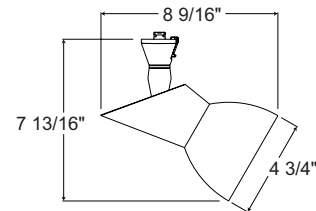

TRAC-MASTER®

Avant Garde

GLACIS® SERIES

T880, T882, T883 and T888

Line Voltage PAR30

Construction Die cast aluminum housing.

Lamp 50-75W PAR30 halogen medium base lamp.

Socket Medium base porcelain with nickel plated copper screw shell.

Adapter Unique, attractive conical-elliptical shaped trac adapter • Copper alloy contacts provide precise spring action – no arcing and will not take a set • True, positive electrical ground • Spring-loaded positive latch with embossed polarity arrow secures trac light to trac • “Pull-up” contact to up position for two-circuit application • Polarity indicator embossed on copper contact.

Accessory Holder Must be ordered separately • Die cast aluminum construction • Precision bayonet mounting • Accommodates up to two accessories simultaneously.

Aiming 360° horizontal rotation • 90° vertical aiming capability.

Labels UL and C-UL Listed.

Product specifications subject to change without notice.

Catalog Number	Finish	Lamp
T883WH	White	50-75W PAR30
T883BL	Black	50-75W PAR30
T883SL	Silver	50-75W PAR30

ACCESSORIES

Cat. No.	Description	Cat. No.	Description
T853MC	Accessory Holder (Specify Finish)	T5678	Linear Spread Lens
T561-6	Color Filters	T5621	Uniformity Lens
T569BL	Cube Cell Louver	T5622	UV Filter
T5677	Prismatic Spread Lens	T5618	Color Correction Filter, 2700K

See specification sheet D1.2.2 for details.

Line Voltage PAR38

Construction Die cast aluminum housing.

Lamp 45-150W PAR38 halogen medium base lamp.

Socket Medium base porcelain with nickel plated copper screw shell.

Adapter Unique, attractive conical-elliptical shaped trac adapter • Copper alloy contacts provide precise spring action – no arcing and will not take a set • True, positive electrical ground • Spring-loaded positive latch with embossed polarity arrow secures trac light to trac • “Pull-up” contact to up position for two-circuit application • Polarity indicator embossed on copper contact.

Aiming 360° horizontal rotation • 90° vertical aiming capability.

Labels UL and C-UL Listed.

Product specifications subject to change without notice.