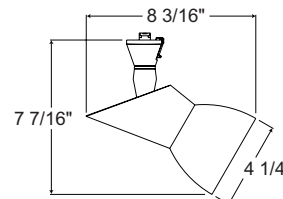

Catalog Number	Finish	Lamp
T882WH	White	35-50W PAR20
T882BL	Black	35-50W PAR20
T882SL	Silver	35-50W PAR20