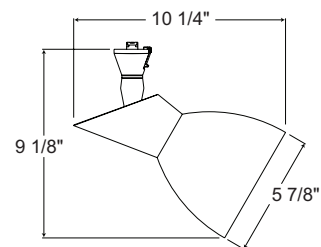

Catalog Number	Finish	Lamp
T888WH	White	45-150W PAR38
T888BL	Black	45-150W PAR38
T888SL	Silver	45-150W PAR38

1300 S. Wolf Road • Des Plaines, IL 60018 • Phone (847) 827-9880 • Fax (847) 827-2925
220 Chrysler Drive • Brampton, Ontario • Canada L6S 6B6 • Phone (905) 792-7335 • Fax (905) 792-0064
Visit us at www.junolightinggroup.com

Printed in U.S.A. ©2009 Juno Lighting, LLC.