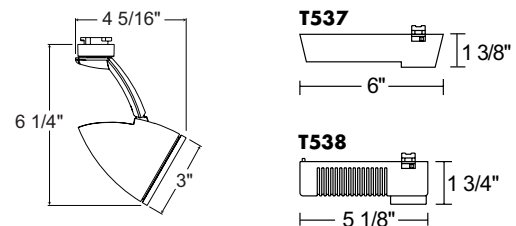

Low Voltage MR16

Construction Die cast aluminum housing.

Lamp 20-50W 12V halogen MR16 bi-pin lamp.

Socket Ceramic bi-pin.

Accessory Holder Integral to fixture design • Die cast aluminum construction • Precision bayonet mounting • Accommodates up to two accessories simultaneously • Clear glass lens included with fixture.

Transformer T537 or T538 12V solid state electronic transformer with on/off switch • Must be ordered separately • Refer to specification sheet D1.2.1.

Aiming 360° horizontal rotation • 90° vertical aiming capability.

Labels UL and C-UL Listed.

Product specifications subject to change without notice.

Catalog Number	Finish	Lamp
T870WH	White	20-50W MR16
T870BL	Black	20-50W MR16
T870SL	Silver	20-50W MR16

ACCESSORIES

Cat. No.	Description	Cat. No.	Description	Cat. No.	Description
T741-6	Color Filters/Lenses	T7477	Prismatic Spread Lens	T7478	Linear Spread Lens
T7401-18	Dichroic Lenses	T7420	Diffuse Spread Lens	T7421	Uniformity Lens
T7422	UV Filter Lens	T7459BL	Hexcell Louver		

See specification sheet D1.2.2 for details.

Line Voltage PAR20

Construction Die cast aluminum housing.

Lamp 35-50W PAR20 halogen medium base lamp.

Socket Medium base porcelain with nickel plated copper screw shell.

Adapter Unique, attractive conical-elliptical shaped trac adapter • Copper alloy contacts provide precise spring action – no arcing and will not take a set • True, positive electrical ground • Spring-loaded positive latch with embossed polarity arrow secures trac light to trac • “Pull-up” contact to up position for two-circuit application • Polarity indicator embossed on copper contact.

Aiming 360° horizontal rotation • 90° vertical aiming capability.

Labels UL and C-UL Listed.

Product specifications subject to change without notice.