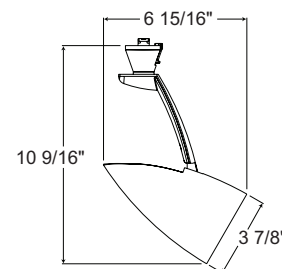

Catalog Number	Finish	Lamp
T872WH	White	35-50W PAR20
T872BL	Black	35-50W PAR20
T872SL	Silver	35-50W PAR20