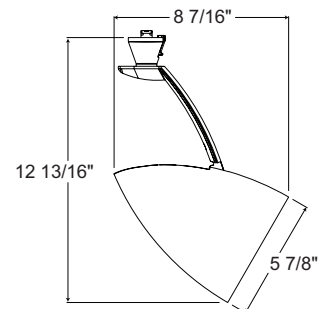

Catalog Number	Finish	Lamp
T878WH	White	45-150W PAR38
T878BL	Black	45-150W PAR38
T878SL	Silver	45-150W PAR38