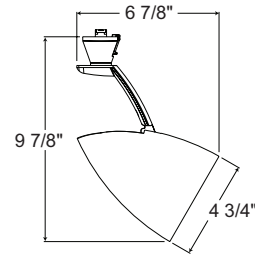

TRAC-MASTER®

Avant Garde

XANADU® SERIES

T870, T872, T873 and T878

Line Voltage PAR30

Construction Die cast aluminum housing.

Lamp 50-75W PAR30 halogen medium base lamp.

Socket Medium base porcelain with nickel plated copper screw shell.

Adapter Unique, attractive conical-elliptical shaped trac adapter • Copper alloy contacts provide precise spring action – no arcing and will not take a set • True, positive electrical ground • Spring-loaded positive latch with embossed polarity arrow secures trac light to trac • “Pull-up” contact to up position for two-circuit application • Polarity indicator embossed on copper contact.

Accessory Holder Must be ordered separately • Die cast aluminum construction • Precision bayonet mounting • Accommodates up to two accessories simultaneously.

Aiming 360° horizontal rotation • 90° vertical aiming capability.

Labels UL and C-UL Listed.

Product specifications subject to change without notice.

Catalog Number	Finish	Lamp
T873WH	White	50-75W PAR30
T873BL	Black	50-75W PAR30
T873SL	Silver	50-75W PAR30

ACCESSORIES

Cat. No.	Description	Cat. No.	Description
T853MC	Accessory Holder (Specify Finish)	T5678	Linear Spread Lens
T561-6	Color Filters	T5621	Uniformity Lens
T569BL	Cube Cell Louver	T5622	UV Filter
T5677	Prismatic Spread Lens	T5618	Color Correction Filter, 2700K

See specification sheet D1.2.2 for details.

Line Voltage PAR38

Construction Die cast aluminum housing.

Lamp 45-150W PAR38 halogen medium base lamp.

Socket Medium base porcelain with nickel plated copper screw shell.

Adapter Unique, attractive conical-elliptical shaped trac adapter • Copper alloy contacts provide precise spring action – no arcing and will not take a set • True, positive electrical ground • Spring-loaded positive latch with embossed polarity arrow secures trac light to trac • “Pull-up” contact to up position for two-circuit application • Polarity indicator embossed on copper contact.

Aiming 360° horizontal rotation • 90° vertical aiming capability.

Labels UL and C-UL Listed.

Product specifications subject to change without notice.