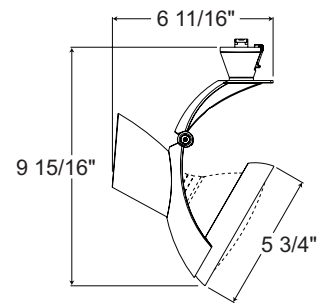

TRAC-MASTER®

Avant Garde

MAMBA® SERIES

T860, T863 and T868

Line Voltage PAR38

Construction Die cast aluminum housing.

Lamp 45-150W PAR38 halogen medium base lamp.

Socket Medium base porcelain with nickel plated copper screw shell.

Adapter Unique, attractive conical-elliptical shaped trac adapter • Copper alloy contacts provide precise spring action – no arcing and will not take a set • True, positive electrical ground • Spring-loaded positive latch with embossed polarity arrow secures trac light to trac • “Pull-up” contact to up position for two-circuit application • Polarity indicator embossed on copper contact.

Aiming 360° horizontal rotation • 90° vertical aiming capability.

Labels UL and C-UL Listed.

Product specifications subject to change without notice.

Catalog Number	Finish	Lamp
T868WH	White	45-150W PAR38
T868BL	Black	45-150W PAR38
T868SL	Silver	45-150W PAR38