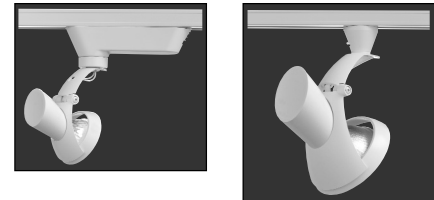

Contact/Phone: _____

PRODUCT DESCRIPTION

Mamba is a strikingly original, front loading gimbal-ring design. Its gracefully curved and tapered elements flow into a gimbal ring that appears to float, while the gently scooped socket housing reinforces a concave/convex theme. Concealed wiring and sleek trac adapter create an ultra-clean appearance.

Mamba uses high-quality, die-cast aluminum construction and is available in attractive white, black and silver finishes.

Low Voltage MR16

Construction Die cast aluminum housing.

Lamp 20-50W 12V halogen MR16CG bi-pin lamp • Must be used with MR16 lamps with integral lens (cover glass).

Socket Ceramic bi-pin.

Transformer T537 or T538 12V solid state electronic transformer with on/off switch • Must be ordered separately • Refer to specification sheet D1.2.1.

Aiming 360° horizontal rotation • 90° vertical aiming capability.

Construction Die cast aluminum housing.

Lamp 50-75W PAR30 halogen medium base lamp.

Socket Medium base porcelain with nickel plated copper screw shell.

Adapter Unique, attractive conical-elliptical shaped trac adapter • Copper alloy contacts provide precise spring action – no arcing and will not take a set • True, positive electrical ground • Spring-loaded positive latch with embossed polarity arrow secures trac light to trac • “Pull-up” contact to up position for two-circuit application • Polarity indicator embossed on copper contact.