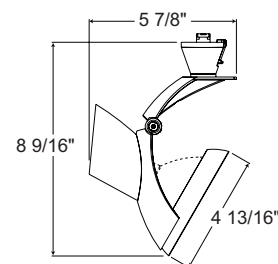

Socket Ceramic bi-pin.

Transformer T537 or T538 12V solid state electronic transformer with on/off switch • Must be ordered separately • Refer to specification sheet D1.2.1.

Aiming 360° horizontal rotation • 90° vertical aiming capability.

Construction Die cast aluminum housing.

Lamp 50-75W PAR30 halogen medium base lamp.

Socket Medium base porcelain with nickel plated copper screw shell.

Adapter Unique, attractive conical-elliptical shaped trac adapter • Copper alloy contacts provide precise spring action – no arcing and will not take a set • True, positive electrical ground • Spring-loaded positive latch with embossed polarity arrow secures trac light to trac • “Pull-up” contact to up position for two-circuit application • Polarity indicator embossed on copper contact.

Aiming 360° horizontal rotation • 90° vertical aiming capability.

Labels UL and C-UL Listed.

Product specifications subject to change without notice.

Catalog Number	Finish	Lamp
T863WH	White	50-75W PAR30
T863BL	Black	50-75W PAR30
T863SL	Silver	50-75W PAR30