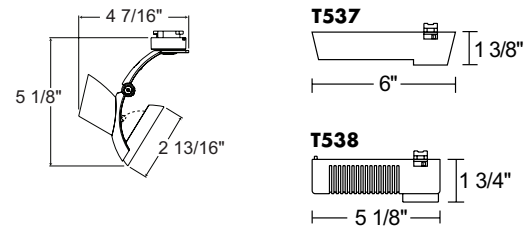

Low Voltage MR16

Construction Die cast aluminum housing.

Lamp 20-50W 12V halogen MR16CG bi-pin lamp • Must be used with MR16 lamps with integral lens (cover glass).

Socket Ceramic bi-pin.

Transformer T537 or T538 12V solid state electronic transformer with on/off switch • Must be ordered separately • Refer to specification sheet D1.2.1.

Aiming 360° horizontal rotation • 90° vertical aiming capability.

Labels UL and C-UL Listed.

Product specifications subject to change without notice.

Catalog Number	Finish	Lamp
T860WH	White	20-50W MR16CG
T860BL	Black	20-50W MR16CG
T860SL	Silver	20-50W MR16CG

Line Voltage PAR30

Construction Die cast aluminum housing.

Lamp 50-75W PAR30 halogen medium base lamp.

Socket Medium base porcelain with nickel plated copper screw shell.

Adapter Unique, attractive conical-elliptical shaped trac adapter • Copper alloy contacts provide precise spring action – no arcing and will not take a set • True, positive electrical ground • Spring-loaded positive latch with embossed polarity arrow secures trac light to trac • “Pull-up” contact to up position for two-circuit application • Polarity indicator embossed on copper contact.

Aiming 360° horizontal rotation • 90° vertical aiming capability.

Labels UL and C-UL Listed.

Product specifications subject to change without notice.