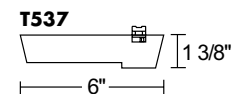

Low Voltage MR16

Construction Die cast aluminum housing.

Lamp 20-50W 12V halogen MR16 bi-pin lamp.

Socket Ceramic bi-pin.

Accessory Holder Integral to fixture design • Die cast aluminum construction • Precision bayonet mounting • Accommodates up to two accessories simultaneously • Clear glass lens included with fixture.

Transformer T537 or T538 12V solid state electronic transformer with on/off switch • Must be ordered separately • Refer to specification sheet D1.2.1.

Aiming 360° horizontal rotation • 90° vertical aiming capability.

Labels UL and C-UL Listed.

Product specifications subject to change without notice.

Catalog Number	Finish	Lamp
T850WH	White	20-50W MR16
T850BL	Black	20-50W MR16
T850SL	Silver	20-50W MR16

ACCESSORIES

Cat. No.	Description	Cat. No.	Description	Cat. No.	Description
T741-6	Color Filters/Lenses	T7477	Prismatic Spread Lens	T7478	Linear Spread Lens
T7401-18	Dichroic Lenses	T7420	Diffuse Spread Lens	T7421	Uniformity Lens
T7422	UV Filter Lens	T7459BL	Hexcell Louver		

See specification sheet D1.2.2 for details.

Line Voltage PAR20

Construction Die cast aluminum housing.

Lamp 35-50W PAR20 halogen medium base lamp.

Socket Medium base porcelain with nickel plated copper screw shell.

Adapter Unique, attractive conical-elliptical shaped trac adapter • Copper alloy contacts provide precise spring action – no arcing and will not take a set • True, positive electrical ground • Spring-loaded positive latch with embossed polarity arrow secures trac light to trac • “Pull-up” contact to up position for two-circuit application • Polarity indicator embossed on copper contact.

Aiming 360° horizontal rotation • 90° vertical aiming capability.

Labels UL and C-UL Listed.

Product specifications subject to change without notice.