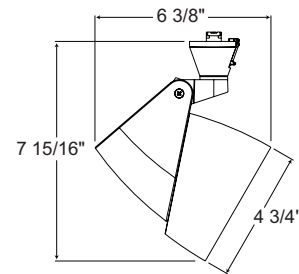

TRAC-MASTER®

Avant Garde

FACET® SERIES

T850, T852, T853 and T858

Line Voltage PAR30

Construction Die cast aluminum housing.

Lamp 50-75W PAR30 halogen medium base lamp.

Socket Medium base porcelain with nickel plated copper screw shell.

Adapter Unique, attractive conical-elliptical shaped trac adapter • Copper alloy contacts provide precise spring action – no arcing and will not take a set • True, positive electrical ground • Spring-loaded positive latch with embossed polarity arrow secures trac light to trac • “Pull-up” contact to up position for two-circuit application • Polarity indicator embossed on copper contact.

Accessory Holder Must be ordered separately • Die cast aluminum construction • Precision bayonet mounting • Accommodates up to two accessories simultaneously.

Aiming 360° horizontal rotation • 90° vertical aiming capability.

Labels UL and C-UL Listed.

Product specifications subject to change without notice.

Catalog Number	Finish	Lamp
T853WH	White	50-75W PAR30
T853BL	Black	50-75W PAR30
T853SL	Silver	50-75W PAR30

ACCESSORIES

Cat. No.	Description	Cat. No.	Description
T853MC	Accessory Holder (Specify Finish)	T5678	Linear Spread Lens
T561-6	Color Filters	T5621	Uniformity Lens
T569BL	Cube Cell Louver	T5622	UV Filter
T5677	Prismatic Spread Lens	T5618	Color Correction Filter, 2700K

See specification sheet D1.2.2 for details.

Line Voltage PAR38

Construction Die cast aluminum housing.

Lamp 45-150W PAR38 halogen medium base lamp.

Socket Medium base porcelain with nickel plated copper screw shell.

Adapter Unique, attractive conical-elliptical shaped trac adapter • Copper alloy contacts provide precise spring action – no arcing and will not take a set • True, positive electrical ground • Spring-loaded positive latch with embossed polarity arrow secures trac light to trac • “Pull-up” contact to up position for two-circuit application • Polarity indicator embossed on copper contact.

Aiming 360° horizontal rotation • 90° vertical aiming capability.

Labels UL and C-UL Listed.

Product specifications subject to change without notice.