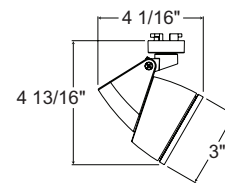

Low Voltage MR16

Construction Die cast aluminum housing.

Lamp 20-50W 12V halogen MR16 bi-pin lamp.

Socket Ceramic bi-pin.

Accessory Holder Integral to fixture design • Die cast aluminum construction • Precision bayonet mounting • Accommodates up to two accessories simultaneously • Clear glass lens included with fixture.

Transformer T537 or T538 12V solid state electronic transformer with on/off switch • Must be ordered separately • Refer to specification sheet D1.2.1.

Aiming 360° horizontal rotation • 90° vertical aiming capability.

Labels UL and C-UL Listed.

Product specifications subject to change without notice.

Catalog Number	Finish	Lamp
T850WH	White	20-50W MR16
T850BL	Black	20-50W MR16
T850SL	Silver	20-50W MR16

ACCESSORIES

Cat. No.	Description	Cat. No.	Description	Cat. No.	Description
T741-6	Color Filters/Lenses	T7477	Prismatic Spread Lens	T7478	Linear Spread Lens
T7401-18	Dichroic Lenses	T7420	Diffuse Spread Lens	T7421	Uniformity Lens
T7422	UV Filter Lens	T7459BL	Hexcell Louver		

See specification sheet D1.2.2 for details.

Line Voltage PAR20

Construction Die cast aluminum housing.

Lamp 35-50W PAR20 halogen medium base lamp.

Socket Medium base porcelain with nickel plated copper screw shell.

Adapter Unique, attractive conical-elliptical shaped trac adapter • Copper alloy contacts provide precise spring action – no arcing and will not take a set • True, positive electrical ground • Spring-loaded positive latch with embossed polarity arrow secures trac light to trac • “Pull-up” contact to up position for two-circuit application • Polarity indicator embossed on copper contact.

Aiming 360° horizontal rotation • 90° vertical aiming capability.

Labels UL and C-UL Listed.

Product specifications subject to change without notice.