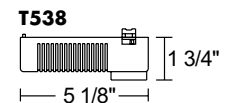

Low Voltage MR16

Construction Die cast aluminum housing.

Lamp 20-50W 12V halogen MR16 bi-pin lamp.

Socket Ceramic bi-pin.

Accessory Holder Integral to fixture design • Die cast aluminum construction • Precision bayonet mounting • Accommodates up to two accessories simultaneously • Clear glass lens included with fixture.

Transformer T537 or T538 12V solid state electronic transformer with on/off switch • Must be ordered separately • Refer to specification sheet D1.2.1.

Aiming 360° horizontal rotation • 90° vertical aiming capability.

Labels UL and C-UL Listed.

Product specifications subject to change without notice.

Catalog Number	Finish	Lamp
T850WH	White	20-50W MR16
T850BL	Black	20-50W MR16
T850SL	Silver	20-50W MR16

ACCESSORIES

Cat. No.	Description	Cat. No.	Description	Cat. No.	Description
T741-6	Color Filters/Lenses	T7477	Prismatic Spread Lens	T7478	Linear Spread Lens
T7401-18	Dichroic Lenses	T7420	Diffuse Spread Lens	T7421	Uniformity Lens
T7422	UV Filter Lens	T7459BL	Hexcell Louver		

See specification sheet D1.2.2 for details.

Line Voltage PAR20

Construction Die cast aluminum housing.

Lamp 35-50W PAR20 halogen medium base lamp.

Socket Medium base porcelain with nickel plated copper screw shell.

Adapter Unique, attractive conical-elliptical shaped trac adapter • Copper alloy contacts provide precise spring action – no arcing and will not take a set • True, positive electrical ground • Spring-loaded positive latch with embossed polarity arrow secures trac light to trac • “Pull-up” contact to up position for two-circuit application • Polarity indicator embossed on copper contact.

Aiming 360° horizontal rotation • 90° vertical aiming capability.

Labels UL and C-UL Listed.

Product specifications subject to change without notice.