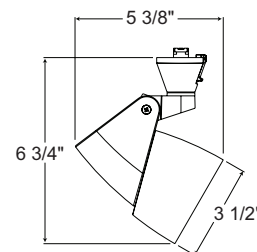

Catalog Number	Finish	Lamp
T852WH	White	35-50W PAR20
T852BL	Black	35-50W PAR20
T852SL	Silver	35-50W PAR20