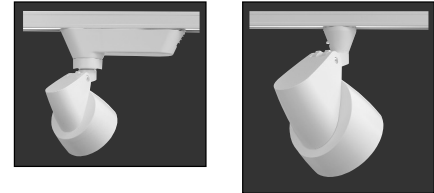

PRODUCT DESCRIPTION

Facet's sweeping lines, arresting angles, and a brilliant lack of symmetry result in a totally unexpected design. Its socket housing morphs into a stem that is uniquely horizontal in nature. Concealed wiring and sleek trac adapter complete the ultra-clean appearance. Facet's sculpted form is as much a work of art as it is a trac fixture. The integral bayonet mount accessory holder in the MR16 version, and the optional bayonet mount accessory holder in the PAR30 version, accept up to two accessories simultaneously.

Facet uses high-quality, die-cast aluminum construction and is available in attractive white, black and silver finishes.

Low Voltage MR16

Construction Die cast aluminum housing.

Lamp 20-50W 12V halogen MR16 bi-pin lamp.

Socket Ceramic bi-pin.

Accessory Holder Integral to fixture design • Die cast aluminum construction • Precision bayonet mounting • Accommodates up to two accessories simultaneously • Clear glass lens included with fixture.