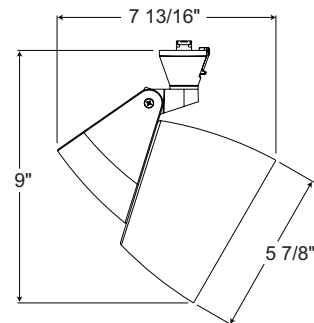

Catalog Number	Finish	Lamp
T858WH	White	45-150W PAR38
T858BL	Black	45-150W PAR38
T858SL	Silver	45-150W PAR38

1300 S. Wolf Road • Des Plaines, IL 60018 • Phone (847) 827-9880 • Fax (847) 827-2925
220 Chrysler Drive • Brampton, Ontario • Canada L6S 6B6 • Phone (905) 792-7335 • Fax (905) 792-0064
Visit us at www.junolightinggroup.com

Printed in U.S.A. ©2009 Juno Lighting, LLC.