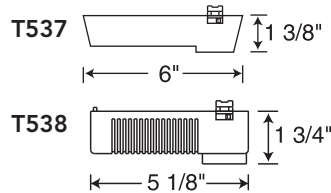

Theatrical Lights

The classic stage and studio design and integral barn doors evoke the feeling of theatrical lighting.

Dimensions	Catalog #	Finish	Lamp	
	T290BL	Black	12V, 20-75W MR16	

T537 or T538 Transformer required. Must order separately. See page 821 for detailed information.

Dimensions	Catalog #	Finish	Lamp	
	T295BL	Black	30-50W R20 or 35-50W PAR20	

Barn doors accept one filter or louver

20-75VA 12V Transformers

Both **T537** and **T538** are available in white, black or silver finishes. See page 821 for a full description, or page 819 for Monopoint Transformers.